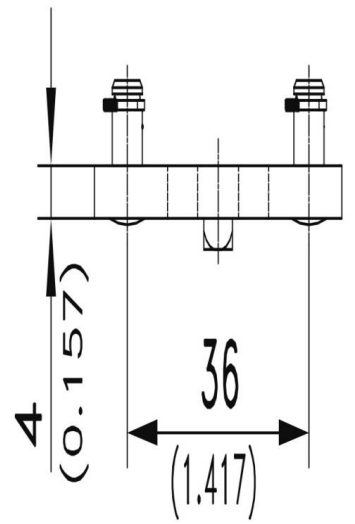

CAME 35

81-7-3242

Poids (g)	30 g
------------------	------

Stubs $\varnothing 6\text{mm}$ (0.236)
for c-clips RS 5
(are included)