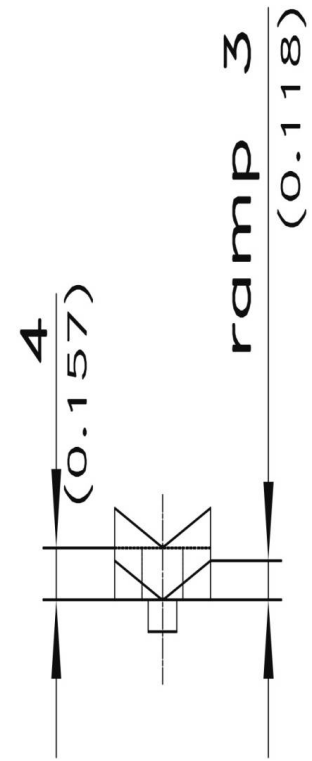

CAME 35

81-7-3242

Poids (g)	30 g
------------------	------

Stubs $\varnothing 6\text{mm}$ (0.236)
for c-clips RS 5
(are included)