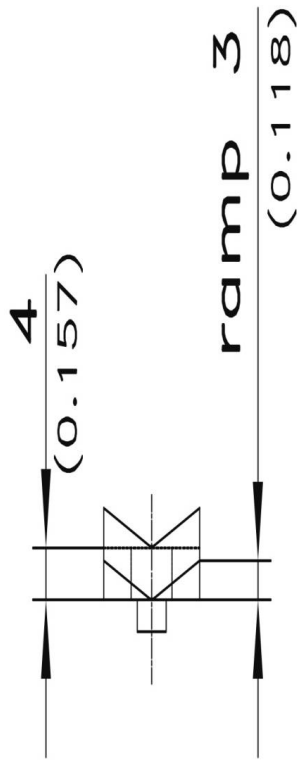

CAME 35

81-7-3242

Poids (g)	30 g
------------------	------

Stubs $\varnothing 6\text{mm}$ (0.236)
for c-clips RS 5
(are included)