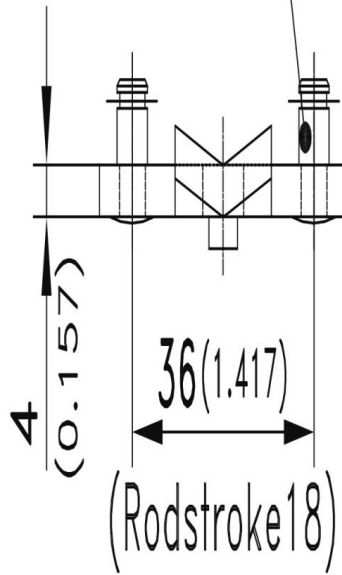

CAME 35

81-7-3242

Poids (g)	30 g
------------------	------

Stubs $\varnothing 6\text{mm}$ (0.236)
for c-clips RS 5
(are included)