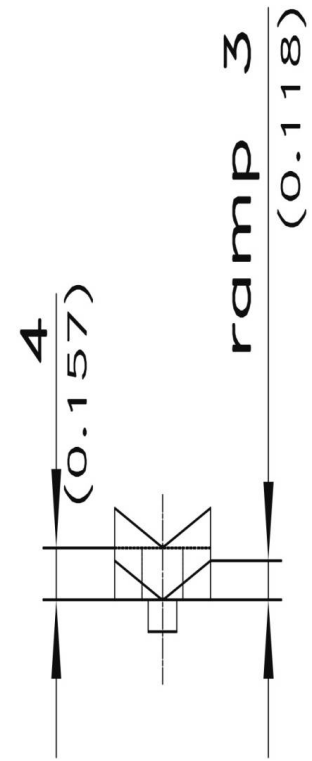

CAME

81-7-3053

Poids (g)	40 g
------------------	------

Stubs $\varnothing 6\text{mm}$ (0.236)
for c-clips RS 5
(are included)