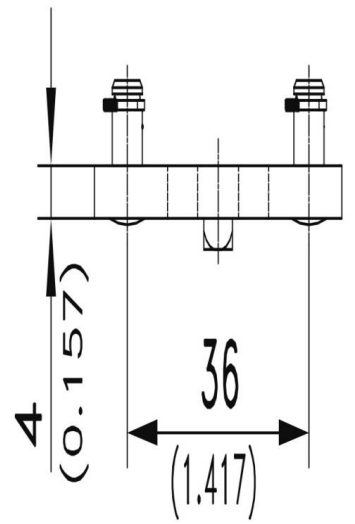

CAME

81-7-3053

Poids (g)	40 g
------------------	------

Stubs $\varnothing 6\text{mm}$ (0.236)
for c-clips RS 5
(are included)