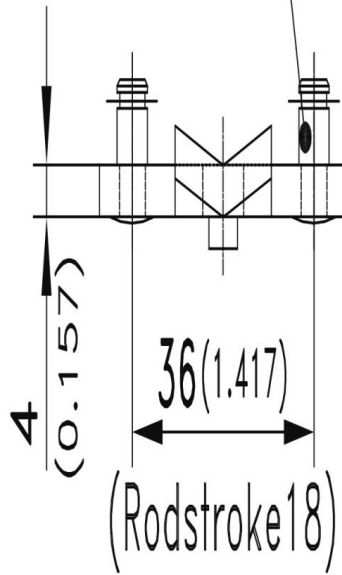

CAME

81-7-3053

Poids (g)	40 g
------------------	------

Stubs $\varnothing 6\text{mm}$ (0.236)
for c-clips RS 5
(are included)