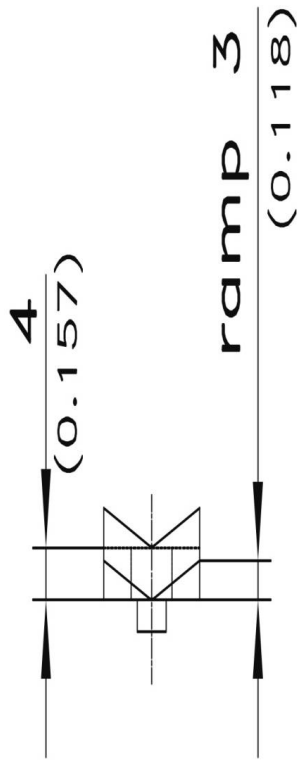

CAME

81-7-3053

Poids (g)	40 g
------------------	------

Stubs $\varnothing 6\text{mm}$ (0.236)
for c-clips RS 5
(are included)