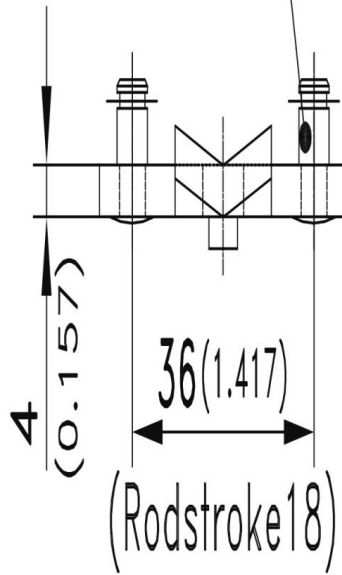

CAME

81-7-3050

Poids (g)	42 g
------------------	------

Stubs $\varnothing 6\text{mm}$ (0.236)
for c-clips RS 5
(are included)