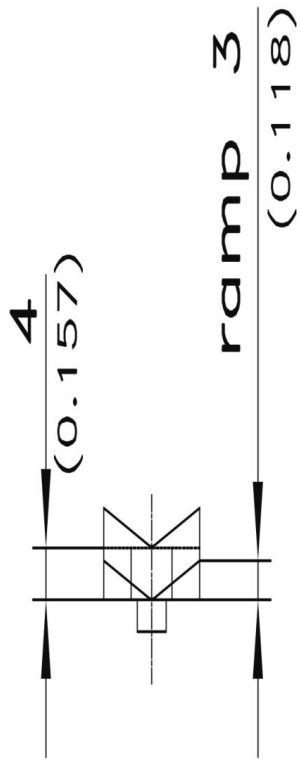

CAME

81-7-3050

Poids (g)	42 g
------------------	------

Stubs $\varnothing 6\text{mm}$ (0.236)
for c-clips RS 5
(are included)