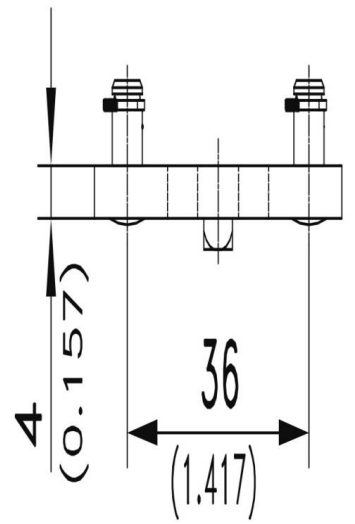

CAME

81-7-3050

Poids (g)	42 g
------------------	------

Stubs $\varnothing 6\text{mm}$ (0.236)
for c-clips RS 5
(are included)