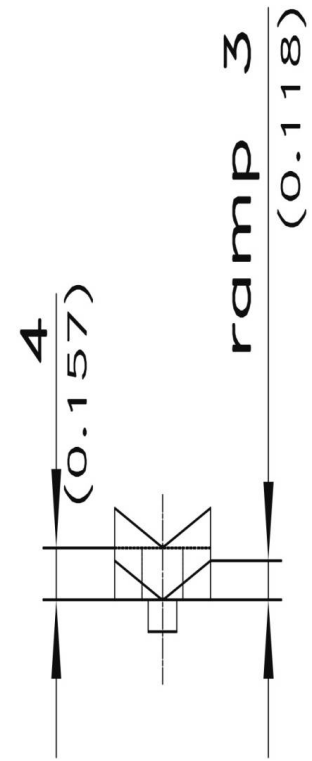

CAME

81-7-3050

Poids (g)	42 g
------------------	------

Stubs $\varnothing 6\text{mm}$ (0.236)
for c-clips RS 5
(are included)