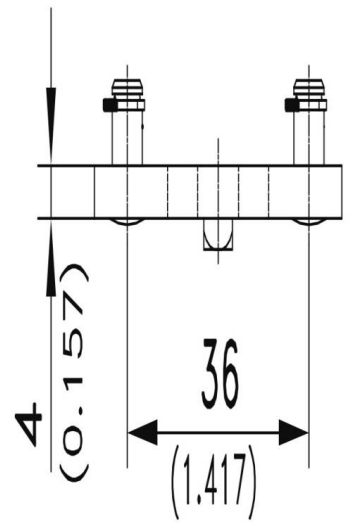

CAME

81-7-3044

Poids (g)	39 g
------------------	------

Stubs $\varnothing 6\text{mm}$ (0.236)
for c-clips RS 5
(are included)