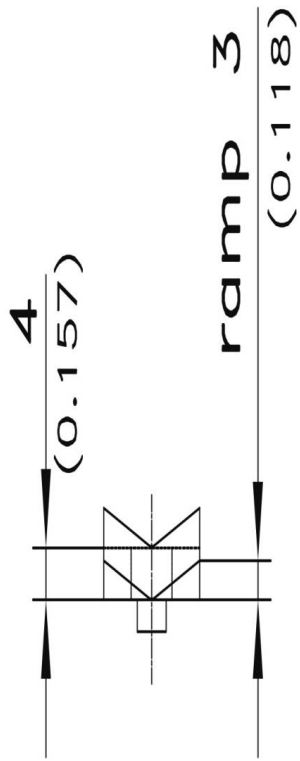

CAME

81-7-3044

Poids (g)	39 g
------------------	------

Stubs $\varnothing 6\text{mm}$ (0.236)
for c-clips RS 5
(are included)