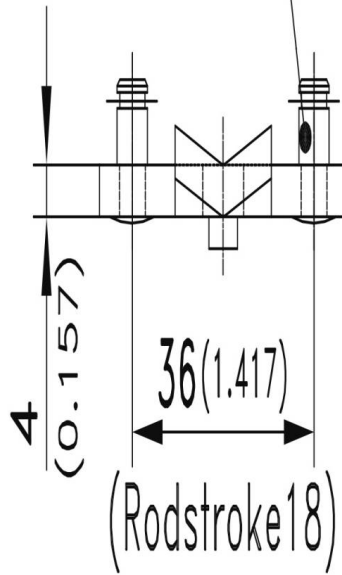

CAME

81-7-3044

Poids (g)	39 g
------------------	------

Stubs $\varnothing 6\text{mm}$ (0.236)
for c-clips RS 5
(are included)