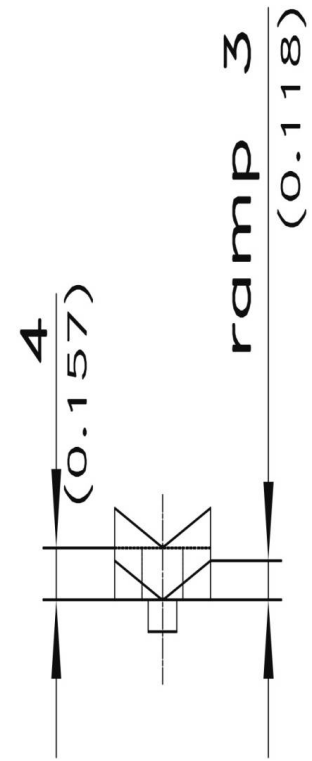

CAME

81-7-3044

Poids (g)	39 g
------------------	------

Stubs $\varnothing 6\text{mm}$ (0.236)
for c-clips RS 5
(are included)