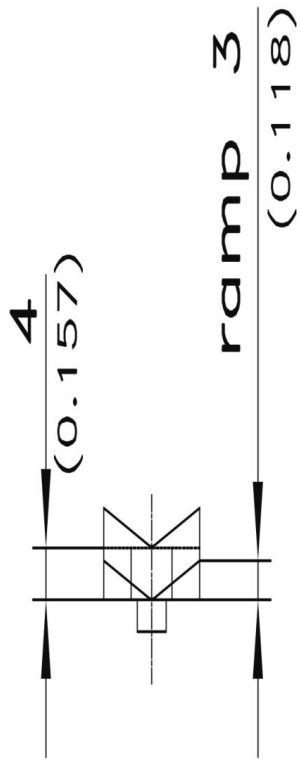

CAME

81-7-3040

Poids (g)	37 g
------------------	------

Stubs $\varnothing 6\text{mm}$ (0.236)
for c-clips RS 5
(are included)