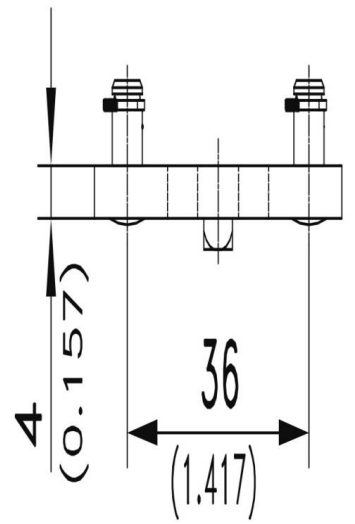

CAME

81-7-3040

Poids (g)	37 g
------------------	------

Stubs $\varnothing 6\text{mm}$ (0.236)
for c-clips RS 5
(are included)