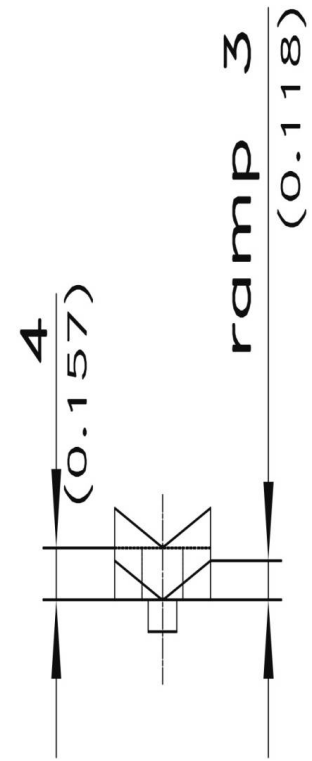

CAME

81-7-3040

Poids (g)	37 g
------------------	------

Stubs $\varnothing 6\text{mm}$ (0.236)
for c-clips RS 5
(are included)