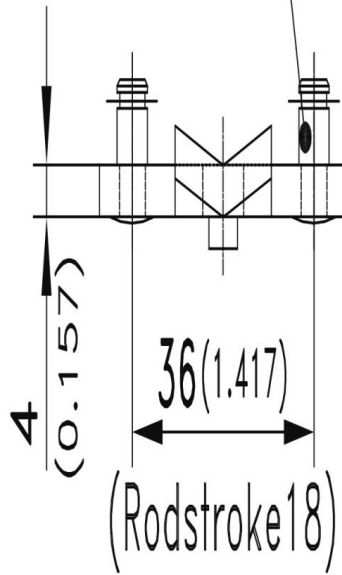

CAME

81-7-3040

Poids (g)	37 g
------------------	------

Stubs $\varnothing 6\text{mm}$ (0.236)
for c-clips RS 5
(are included)