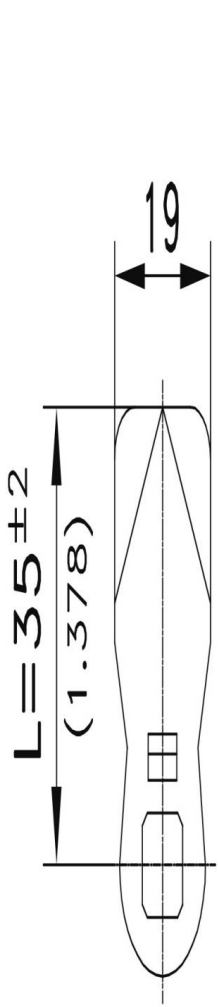

CAME

81-7-3038

Poids (g)	35 g
------------------	------

Stubs $\varnothing 6\text{mm}$ (0.236)
for c-clips RS 5
(are included)