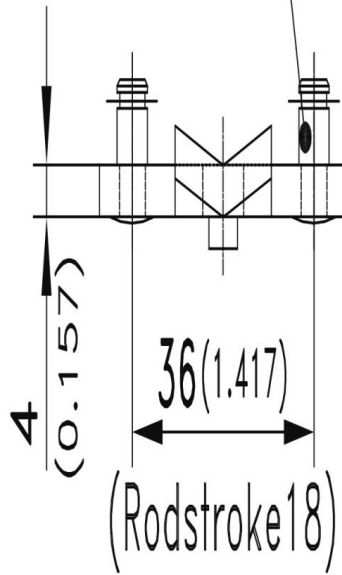

CAME

81-7-3038

Poids (g)	35 g
------------------	------

Stubs $\varnothing 6\text{mm}$ (0.236)
for c-clips RS 5
(are included)