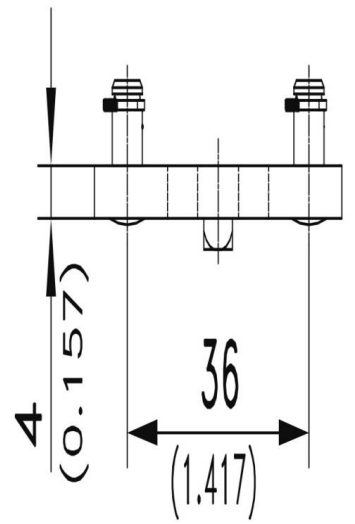

CAME

81-7-3038

Poids (g)	35 g
------------------	------

Stubs $\varnothing 6\text{mm}$ (0.236)
for c-clips RS 5
(are included)