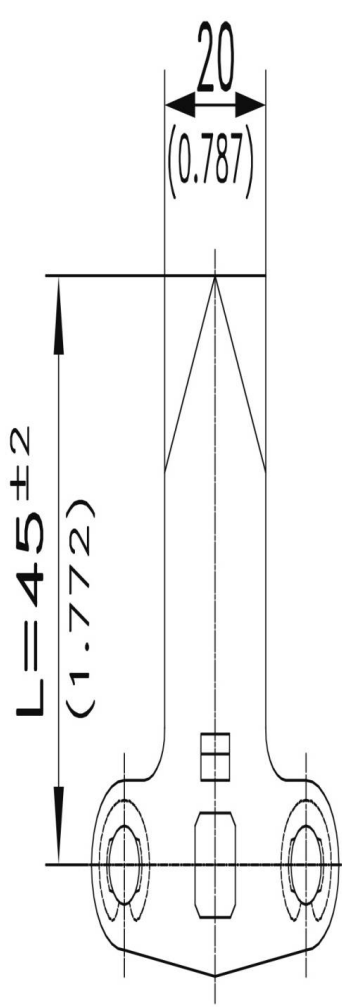

CAME

81-7-3038

Poids (g)	35 g
------------------	------

Stubs $\varnothing 6\text{mm}$ (0.236)
for c-clips RS 5
(are included)