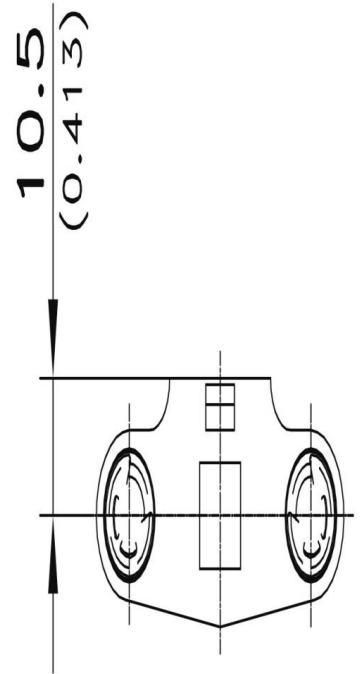

CAME

81-7-3038

Poids (g)	35 g
------------------	------

Stubs $\varnothing 6\text{mm}$ (0.236)
for c-clips RS 5
(are included)