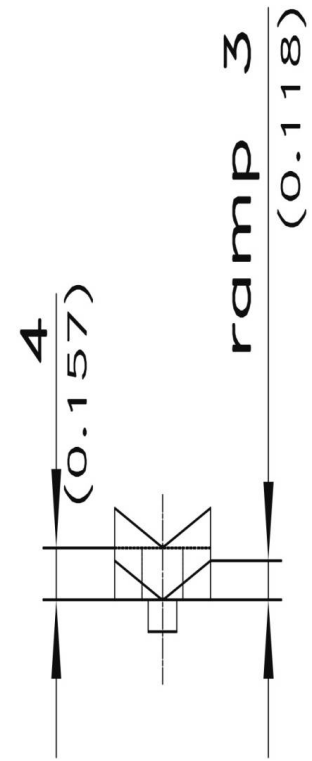

CAME

81-7-3038

Poids (g)	35 g
------------------	------

Stubs $\varnothing 6\text{mm}$ (0.236)
for c-clips RS 5
(are included)