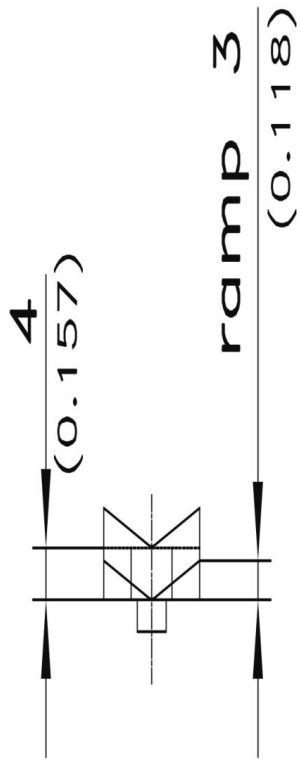

CAME

81-7-3038

Poids (g)	35 g
------------------	------

Stubs $\varnothing 6\text{mm}$ (0.236)
for c-clips RS 5
(are included)