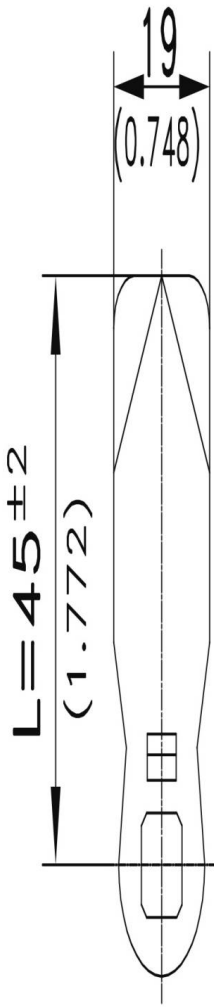

CAME

81-7-3038

Poids (g)	35 g
------------------	------

Stubs $\varnothing 6\text{mm}$ (0.236)
for c-clips RS 5
(are included)