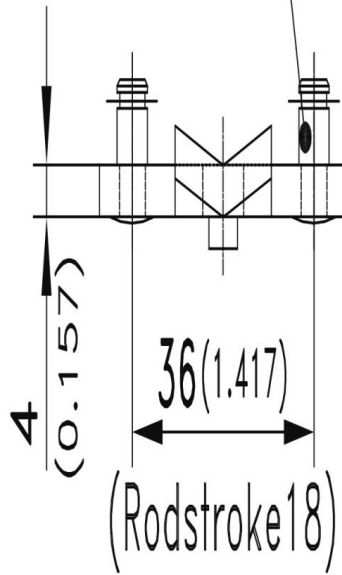

CAME

81-7-3036

Poids (g)	34 g
------------------	------

Stubs $\varnothing 6\text{mm}$ (0.236)
for c-clips RS 5
(are included)