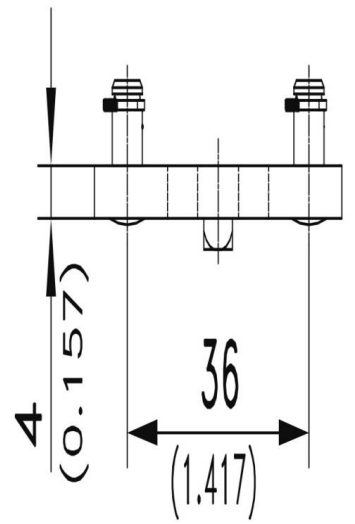

CAME

81-7-3036

Poids (g)	34 g
------------------	------

Stubs $\varnothing 6\text{mm}$ (0.236)
for c-clips RS 5
(are included)