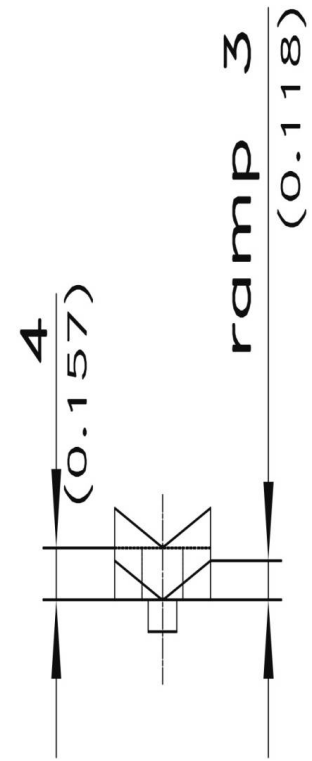

CAME

81-7-3036

Poids (g)	34 g
------------------	------

Stubs $\varnothing 6\text{mm}$ (0.236)
for c-clips RS 5
(are included)