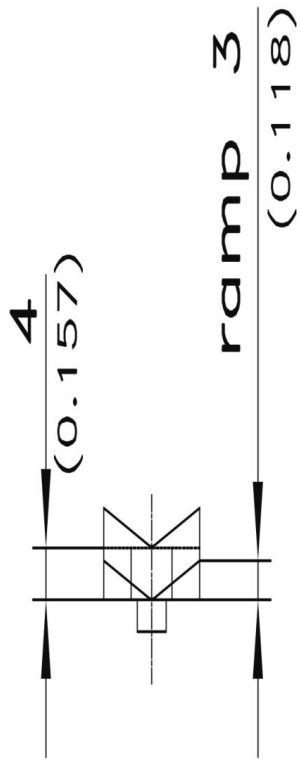

CAME

81-7-3036

Poids (g)	34 g
------------------	------

Stubs $\varnothing 6\text{mm}$ (0.236)
for c-clips RS 5
(are included)