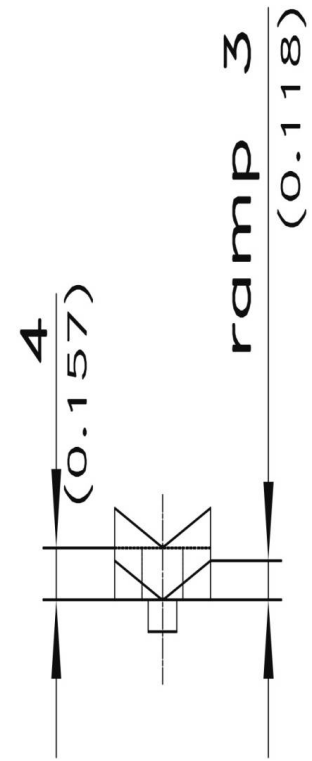

CAME

81-7-3032

Poids (g)	30 g
------------------	------

Stubs $\varnothing 6\text{mm}$ (0.236)
for c-clips RS 5
(are included)