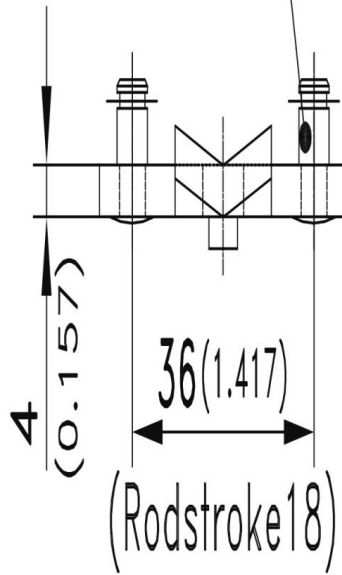

CAME

81-7-3032

Poids (g)	30 g
------------------	------

Stubs $\varnothing 6\text{mm}$ (0.236)
for c-clips RS 5
(are included)