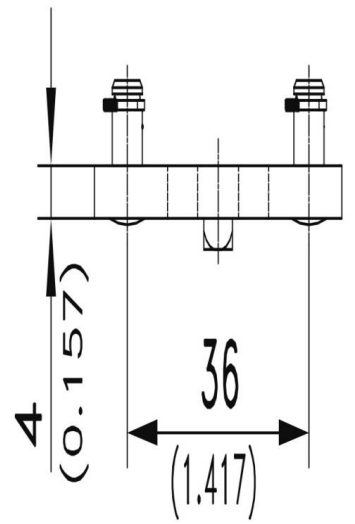

CAME

81-7-3032

Poids (g)	30 g
------------------	------

Stubs $\varnothing 6\text{mm}$ (0.236)
for c-clips RS 5
(are included)