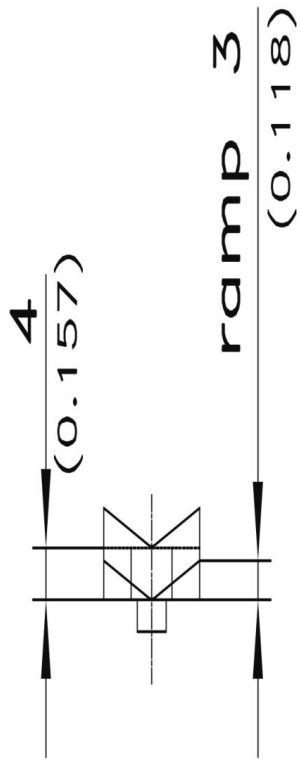

CAME

81-7-3032

Poids (g)	30 g
------------------	------

Stubs $\varnothing 6\text{mm}$ (0.236)
for c-clips RS 5
(are included)