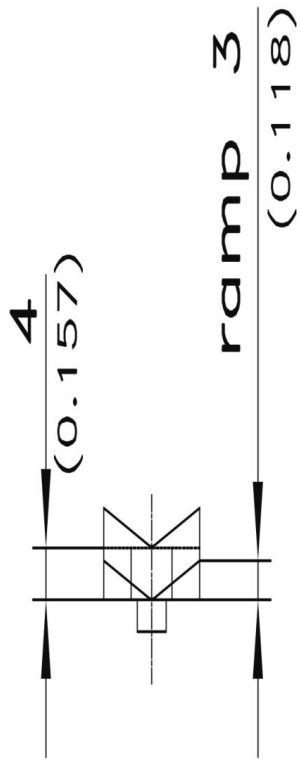

CAME

81-7-3028

Poids (g)	29 g
------------------	------

Stubs $\varnothing 6\text{mm}$ (0.236)
for c-clips RS 5
(are included)