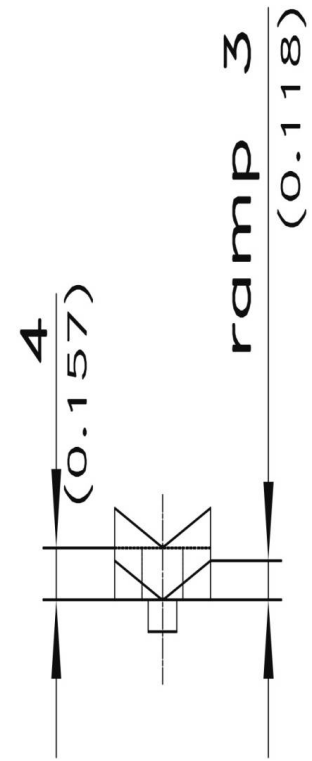

CAME

81-7-3028

Poids (g)	29 g
------------------	------

Stubs $\varnothing 6\text{mm}$ (0.236)
for c-clips RS 5
(are included)