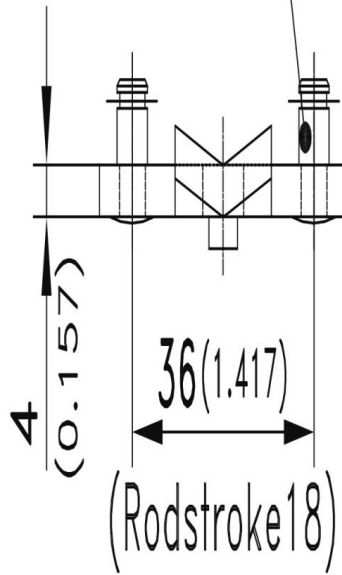

CAME

81-7-3028

Poids (g)	29 g
------------------	------

Stubs $\varnothing 6\text{mm}$ (0.236)
for c-clips RS 5
(are included)