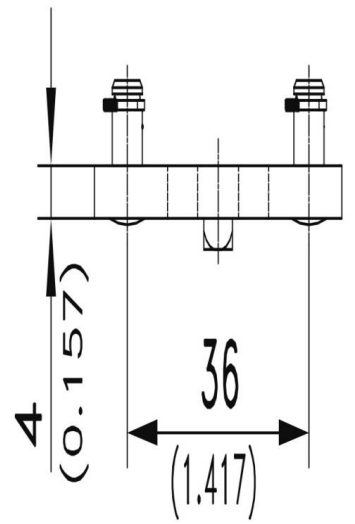

CAME

81-7-3028

Poids (g)	29 g
------------------	------

Stubs $\varnothing 6\text{mm}$ (0.236)
for c-clips RS 5
(are included)