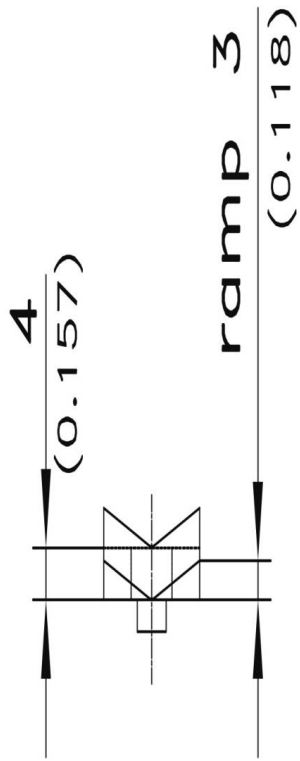

CAME

81-7-3026

Poids (g)	28 g
------------------	------

Stubs $\varnothing 6\text{mm}$ (0.236)
for c-clips RS 5
(are included)