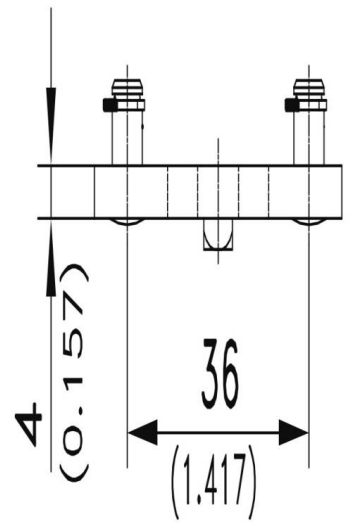

CAME

81-7-3026

Poids (g)	28 g
------------------	------

Stubs $\varnothing 6\text{mm}$ (0.236)
for c-clips RS 5
(are included)