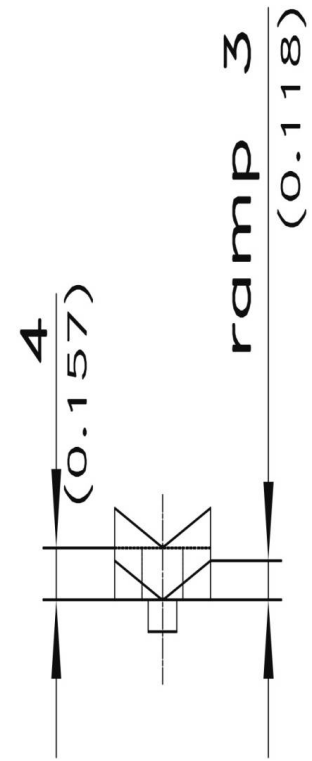

CAME

81-7-3026

Poids (g)	28 g
------------------	------

Stubs $\varnothing 6\text{mm}$ (0.236)
for c-clips RS 5
(are included)