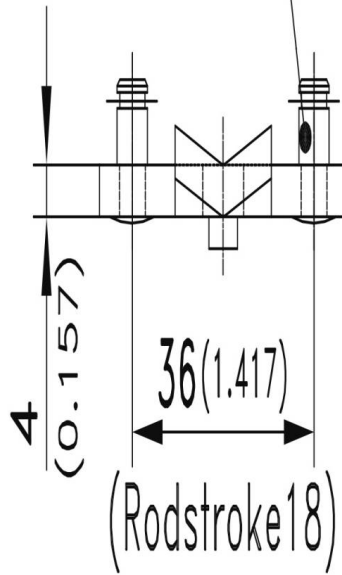

CAME

81-7-3026

Poids (g)	28 g
------------------	------

Stubs $\varnothing 6\text{mm}$ (0.236)
for c-clips RS 5
(are included)