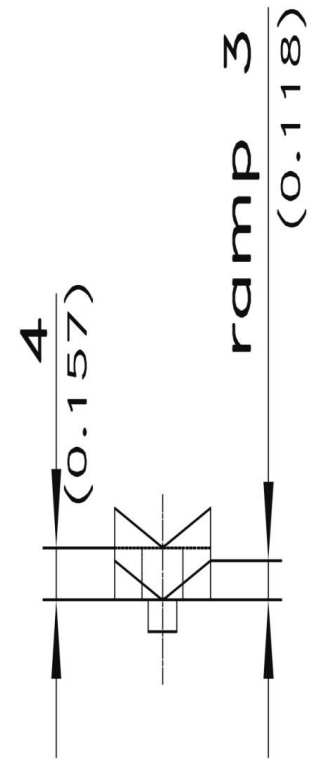

CAME

81-7-3024

Poids (g)	27 g
------------------	------

Stubs $\varnothing 6\text{mm}$ (0.236)
for c-clips RS 5
(are included)