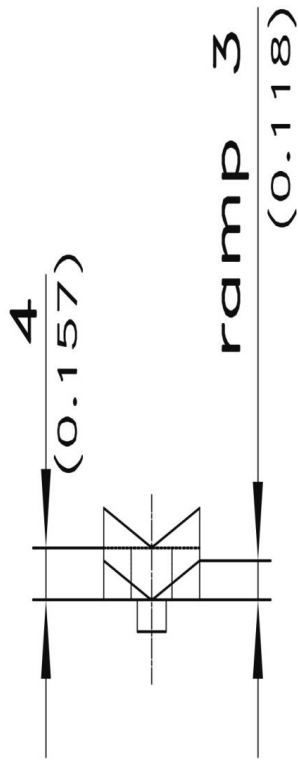

CAME

81-7-3024

Poids (g)	27 g
------------------	------

Stubs $\varnothing 6\text{mm}$ (0.236)
for c-clips RS 5
(are included)