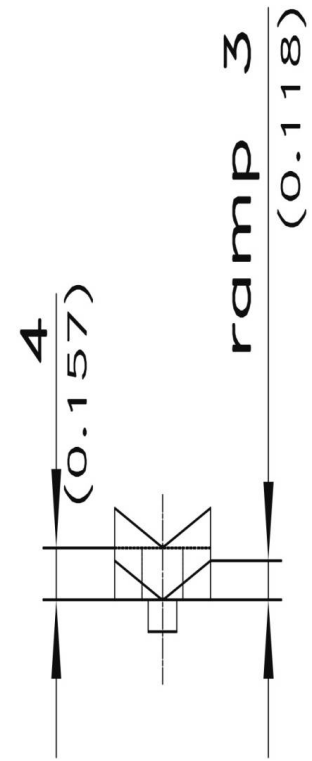

CAME

81-7-3022

Poids (g)	27 g
------------------	------

Stubs $\varnothing 6\text{mm}$ (0.236)
for c-clips RS 5
(are included)