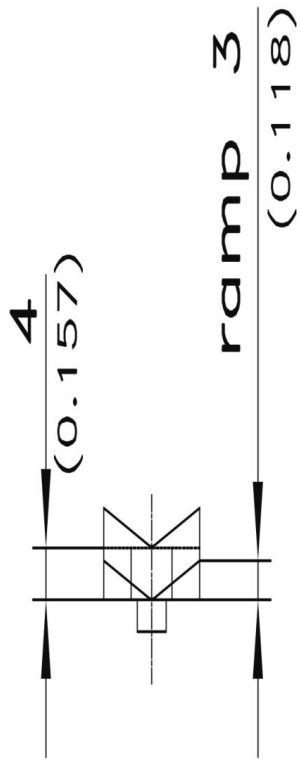

CAME

81-7-3022

Poids (g)	27 g
------------------	------

Stubs $\varnothing 6\text{mm}$ (0.236)
for c-clips RS 5
(are included)