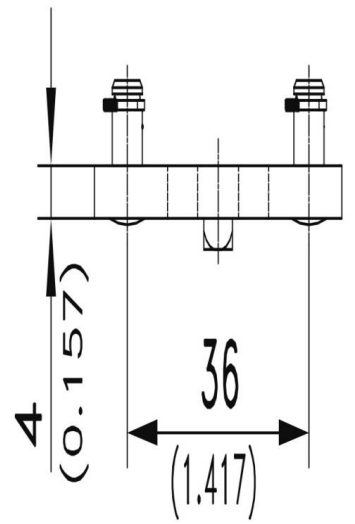

CAME

81-7-3022

Poids (g)	27 g
------------------	------

Stubs $\varnothing 6\text{mm}$ (0.236)
for c-clips RS 5
(are included)