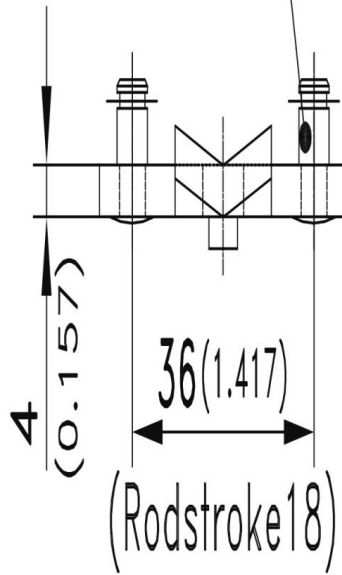

CAME

81-7-3022

Poids (g)	27 g
------------------	------

Stubs $\varnothing 6\text{mm}$ (0.236)
for c-clips RS 5
(are included)