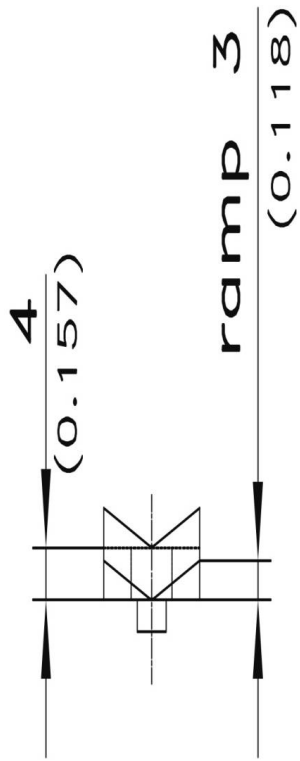

CAME

81-7-3013

Poids (g)	26 g
------------------	------

Stubs $\varnothing 6\text{mm}$ (0.236)
for c-clips RS 5
(are included)