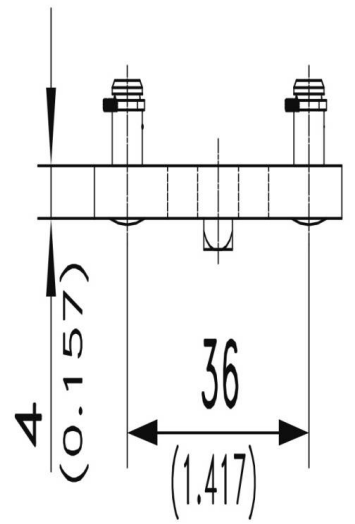

CAME

81-7-3013

Poids (g)	26 g
------------------	------

Stubs $\varnothing 6\text{mm}$ (0.236)
for c-clips RS 5
(are included)