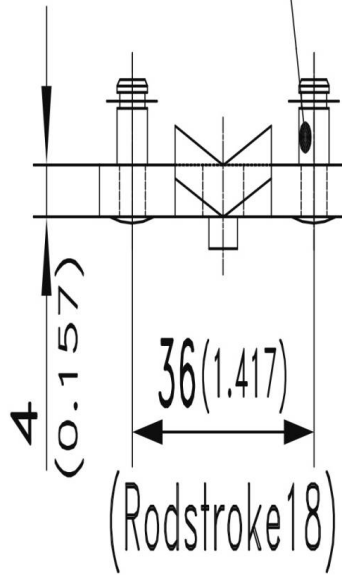

CAME

81-7-3013

Poids (g)	26 g
------------------	------

Stubs $\varnothing 6\text{mm}$ (0.236)
for c-clips RS 5
(are included)