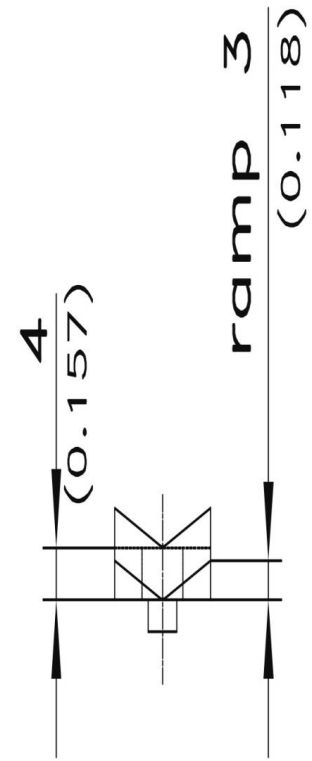

CAME

81-7-3013

Poids (g)	26 g
------------------	------

Stubs $\varnothing 6\text{mm}$ (0.236)
for c-clips RS 5
(are included)