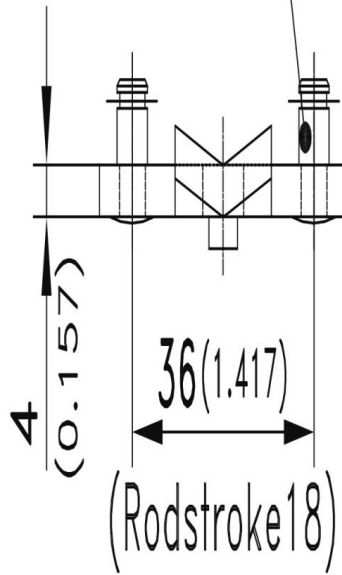

CAME

81-7-3002

Poids (g)	32 g
------------------	------

Stubs $\varnothing 6\text{mm}$ (0.236)
for c-clips RS 5
(are included)