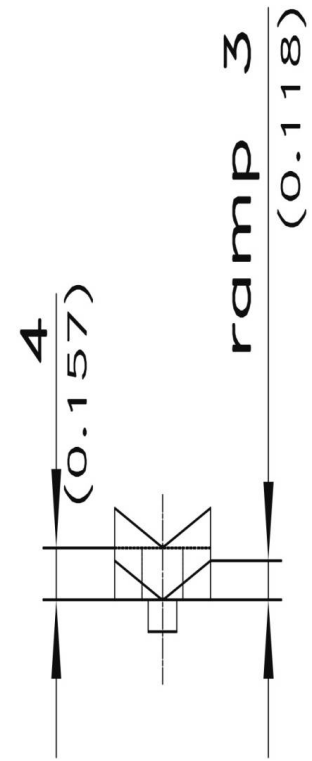

CAME

81-7-3002

Poids (g)	32 g
------------------	------

Stubs $\varnothing 6\text{mm}$ (0.236)
for c-clips RS 5
(are included)