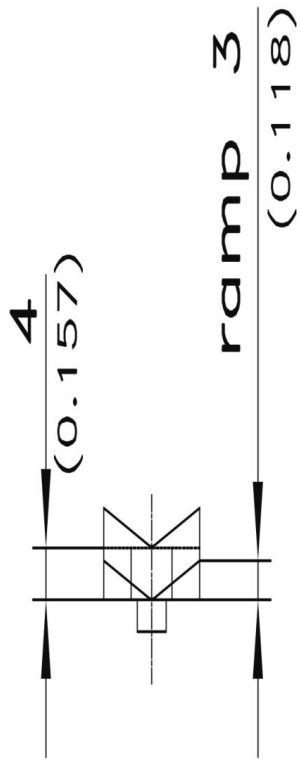

CAME

81-7-3002

Poids (g)	32 g
------------------	------

Stubs $\varnothing 6\text{mm}$ (0.236)
for c-clips RS 5
(are included)