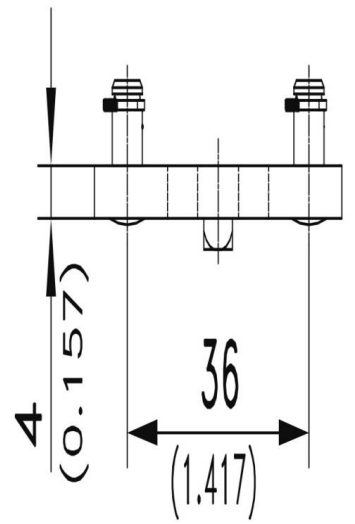

CAME

81-7-3002

Poids (g)	32 g
------------------	------

Stubs $\varnothing 6\text{mm}$ (0.236)
for c-clips RS 5
(are included)