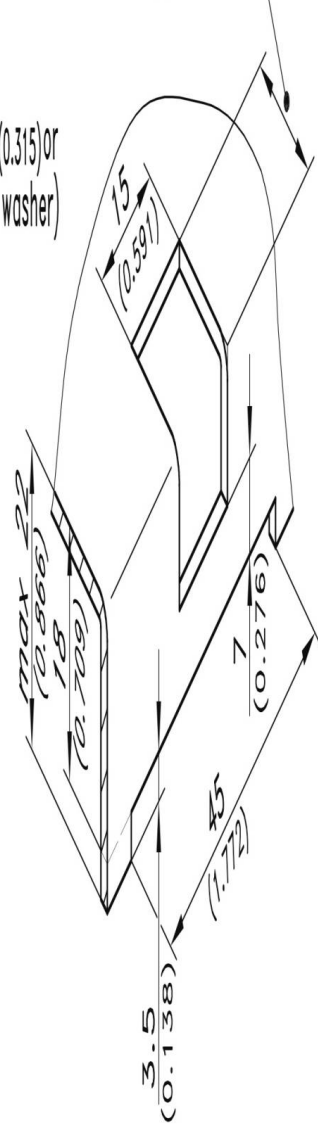

CHARNIERE 180° NOIR

85-7-1111

Poids (g)	140 g
------------------	-------

Cutout

- 1.5mm (16ga) = 13mm (0.512)
- 2.0mm (14ga) = 15mm (0.591)

collar washer