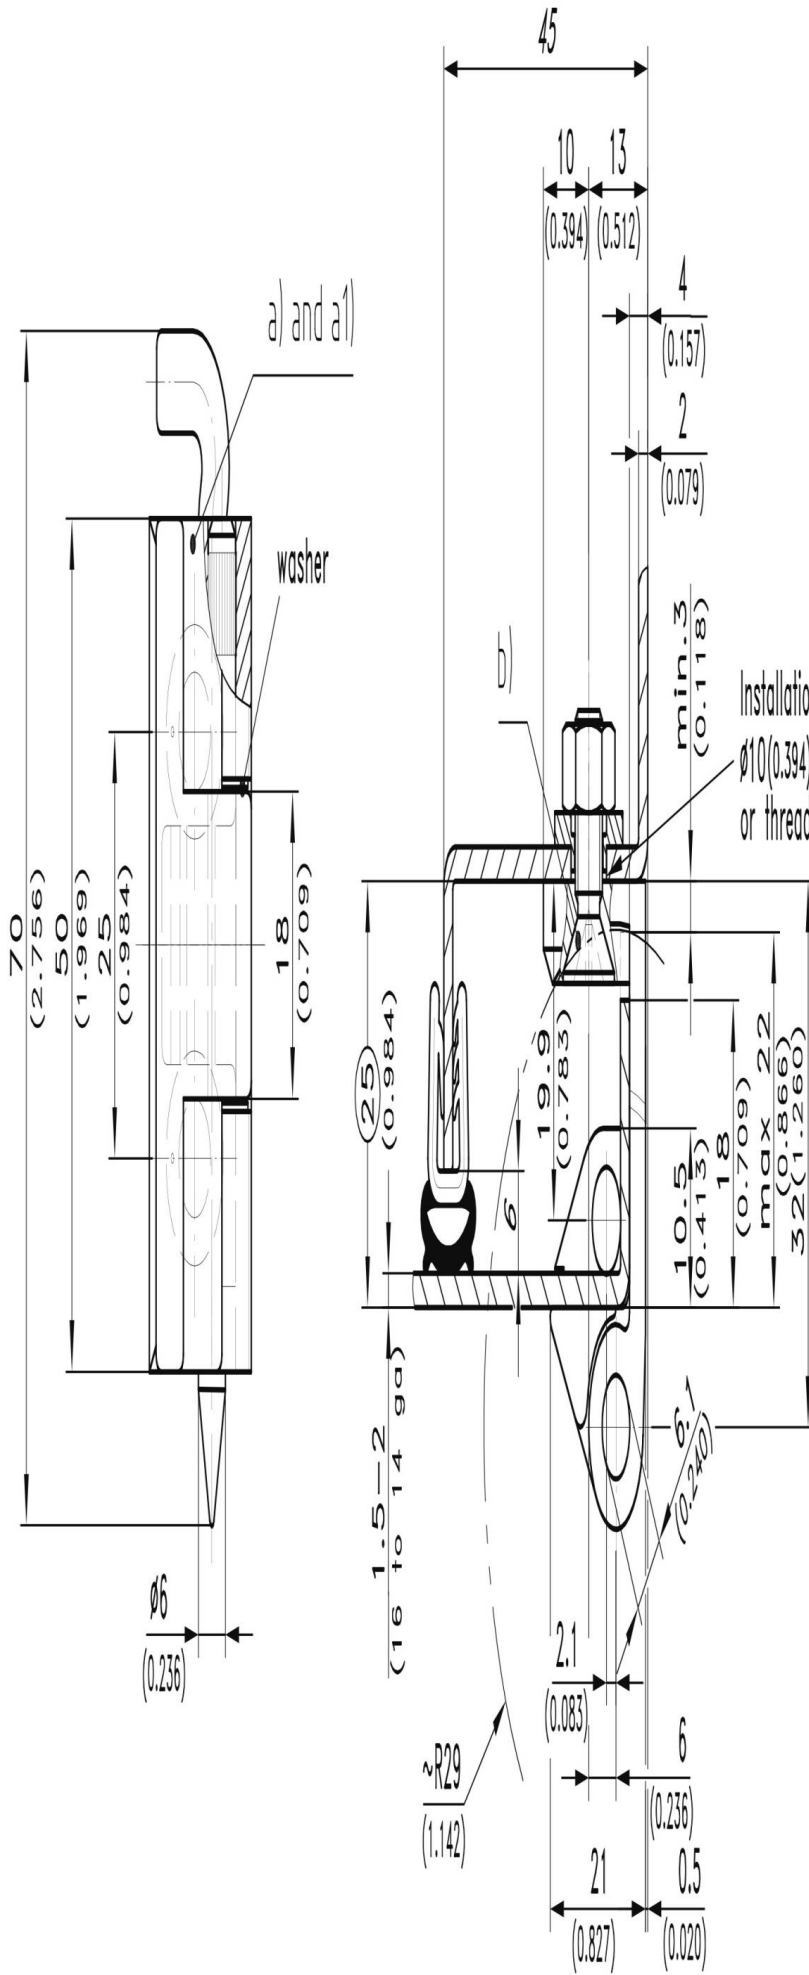

CHARNIERE 180° NOIR

85-7-1111

Poids (g)	140 g
------------------	-------

Cutout

- 1.5mm (16ga) = 13mm (0.512)
- 2.0mm (14ga) = 15mm (0.591)

collar washer