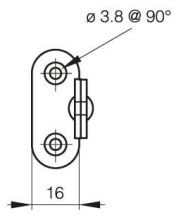

COMPAS ACIER ZINGUÉ

24-7-3529

A	175 mm
Matière	acier
Poids (g)	152 g

Finition

zingué

24-7-3525 & 24-7-3527 & 24-7-3529 & 24-7-3531

24-7-3526 & 24-7-3528 & 24-7-3530 & 24-7-3532