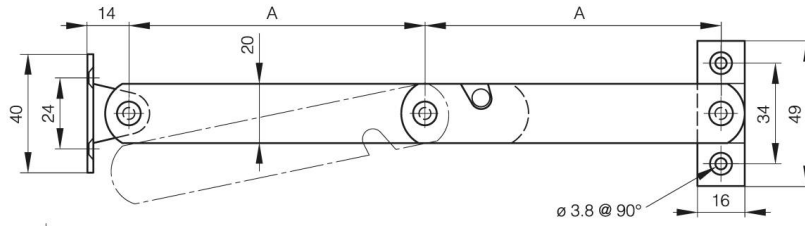

COMPAS ACIER ZINGUÉ

24-7-3527

A	150 mm
Matière	acier
Poids (g)	133 g

Finition

zingué

24-7-3525 & 24-7-3527 & 24-7-3529 & 24-7-3531

24-7-3526 & 24-7-3528 & 24-7-3530 & 24-7-3532