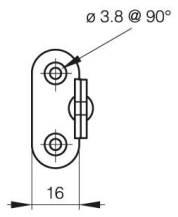

COMPAS ACIER ZINGUÉ

24-7-3527

A	150 mm
Matière	acier
Poids (g)	133 g

Finition

zingué

24-7-3525 & 24-7-3527 & 24-7-3529 & 24-7-3531

24-7-3526 & 24-7-3528 & 24-7-3530 & 24-7-3532