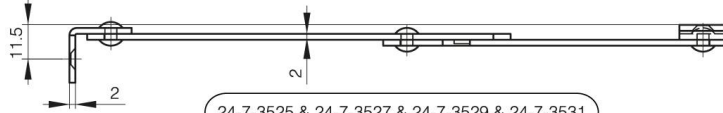

COMPAS ACIER ZINGUÉ

24-7-3527

A	150 mm
Matière	acier
Poids (g)	133 g

Finition

zingué

24-7-3525 & 24-7-3527 & 24-7-3529 & 24-7-3531

24-7-3526 & 24-7-3528 & 24-7-3530 & 24-7-3532