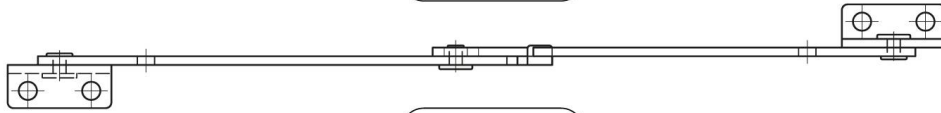

STAY WITH SAFETY STOP

24-1-3578

A	137.5 mm
Material	steel
Weight (g)	148 g
B	152 mm

Finish

zinc plated

24-1-9001 & 24-1-3588

24-1-9000 & 24-1-3578