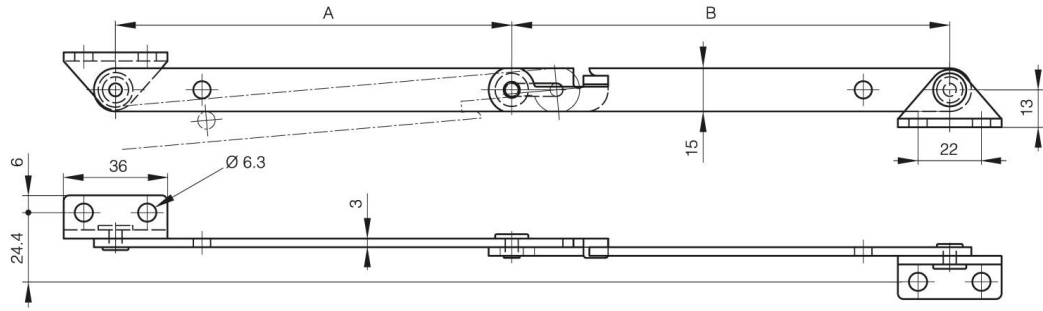

STAY WITH SAFETY STOP

24-1-3578

A	137.5 mm
Material	steel
Weight (g)	148 g
B	152 mm

Finish

zinc plated

24-1-9001 & 24-1-3588

24-1-9000 & 24-1-3578