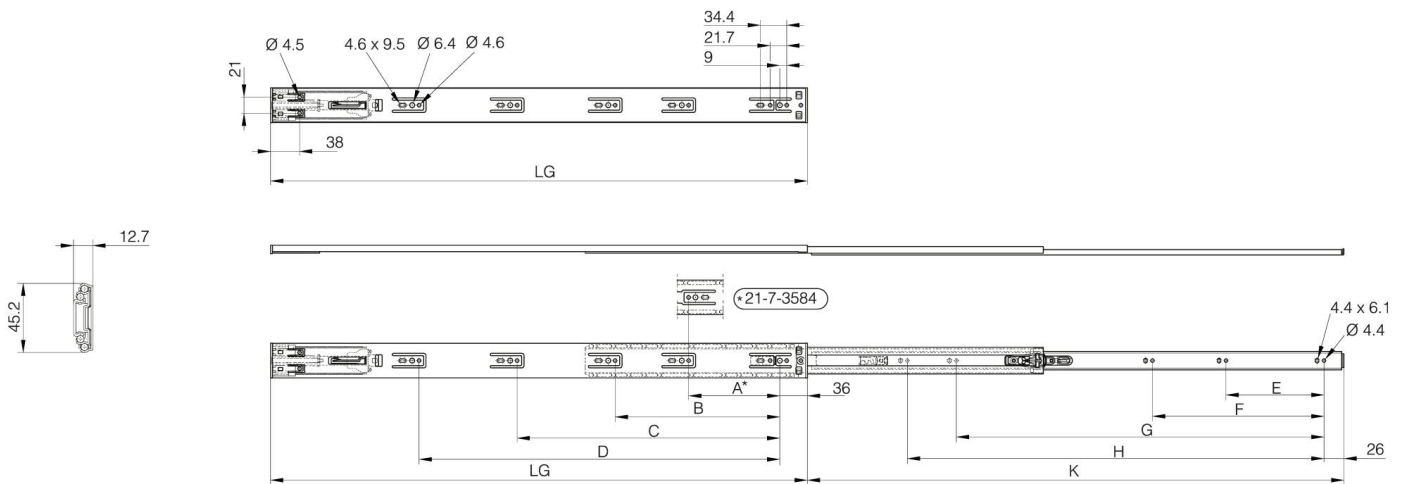

FULL EXTENSION BALL-BEARING SLIDE (3 PIECES), SOFT-CLOSING

21-7-3592

LG = slide length.

K = travel length.

CN = load rating (kg/pair).

Soft-close slide.

The drawer can be detached by pushing the lever while pulling the drawer out.

Soft-closes at 20 mm distance from closed position (LG = 300-350 mm) or 36 mm distance from closed position (LG = 400-700 mm).

The maximum width of the drawer is the slide length (LG) + 200 mm.

Sold in pairs.

Produced mainly in stainless steel, for a complete description of the materials contact us.

A	119 mm
Material	304 stainless steel
Weight (g)	980 g
B	215 mm
C	343 mm
E (knuckle or thickness)	128 mm
D (pin diameter)	471
F (pitch)	224 mm
G (pitch)	480 mm
H (height or starting holes)	544 mm
Finish	raw

K	700 mm
LG (slide length)	700 mm
CN (load rating)	35 kg/paire