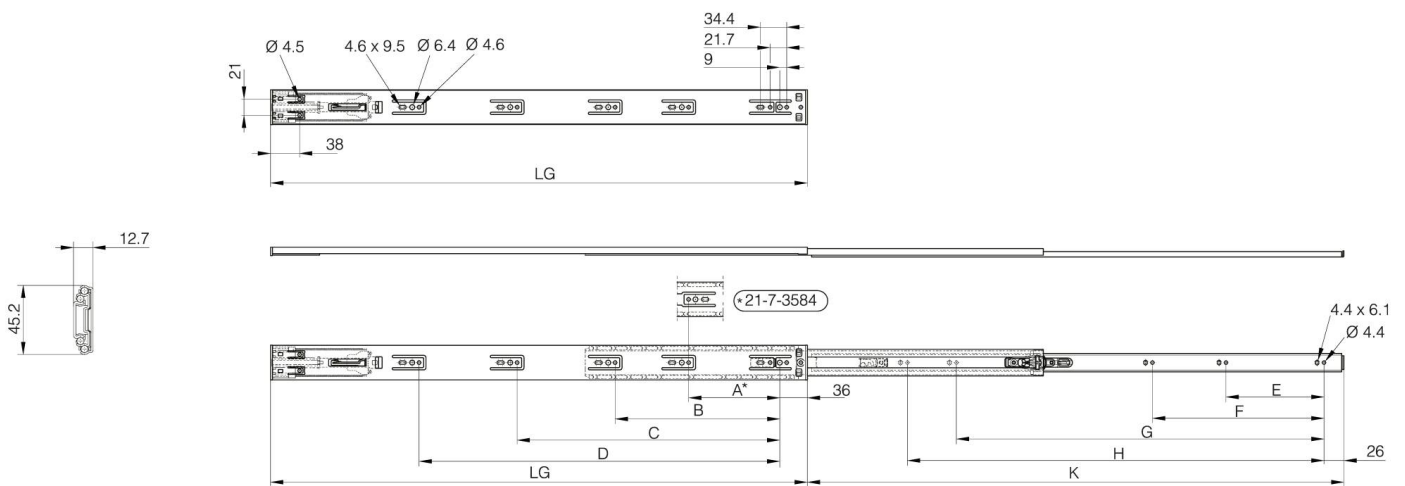

## **FULL EXTENSION BALL-BEARING SLIDE (3 PIECES), SOFT-CLOSING**

**21-7-3591**

LG = slide length.

K = travel length.

CN = load rating (kg/pair).

Soft-close slide.

The drawer can be detached by pushing the lever while pulling the drawer out.

Soft-closes at 20 mm distance from closed position (LG = 300-350 mm) or 36 mm distance from closed position (LG = 400-700 mm).

The maximum width of the drawer is the slide length (LG) + 200 mm.

Sold in pairs.

Produced mainly in stainless steel, for a complete description of the materials contact us.

<b>A</b>	119 mm
<b>Material</b>	304 stainless steel
<b>Weight (g)</b>	905 g
<b>B</b>	215 mm
<b>C</b>	311 mm
<b>E (knuckle or thickness)</b>	128 mm
<b>D (pin diameter)</b>	407
<b>F (pitch)</b>	224 mm
<b>G (pitch)</b>	416 mm
<b>H (height or starting holes)</b>	494 mm
<b>Finish</b>	raw

<b>K</b>	650 mm
<b>LG (slide length)</b>	650 mm
<b>CN (load rating)</b>	35 kg/paire