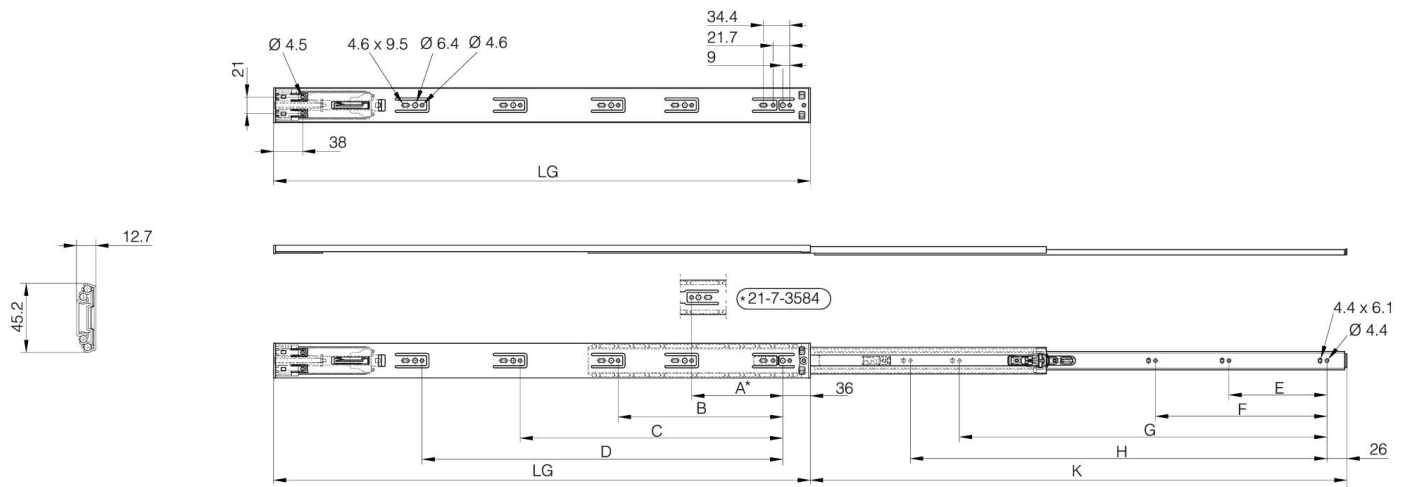

FULL EXTENSION BALL-BEARING SLIDE (3 PIECES), SOFT-CLOSING

21-7-3590

LG = slide length.

K = travel length.

CN = load rating (kg/pair).

Soft-close slide.

The drawer can be detached by pushing the lever while pulling the drawer out.

Soft-closes at 20 mm distance from closed position (LG = 300-350 mm) or 36 mm distance from closed position (LG = 400-700 mm).

The maximum width of the drawer is the slide length (LG) + 200 mm.

Sold in pairs.

Produced mainly in stainless steel, for a complete description of the materials contact us.

A	119 mm
Material	304 stainless steel
Weight (g)	830 g
B	247 mm
C	375 mm
E (knuckle or thickness)	128 mm
D (pin diameter)	0
F (pitch)	192 mm
H (height or starting holes)	444 mm
Finish	raw

K	600 mm
LG (slide length)	600 mm
CN (load rating)	35 kg/paire