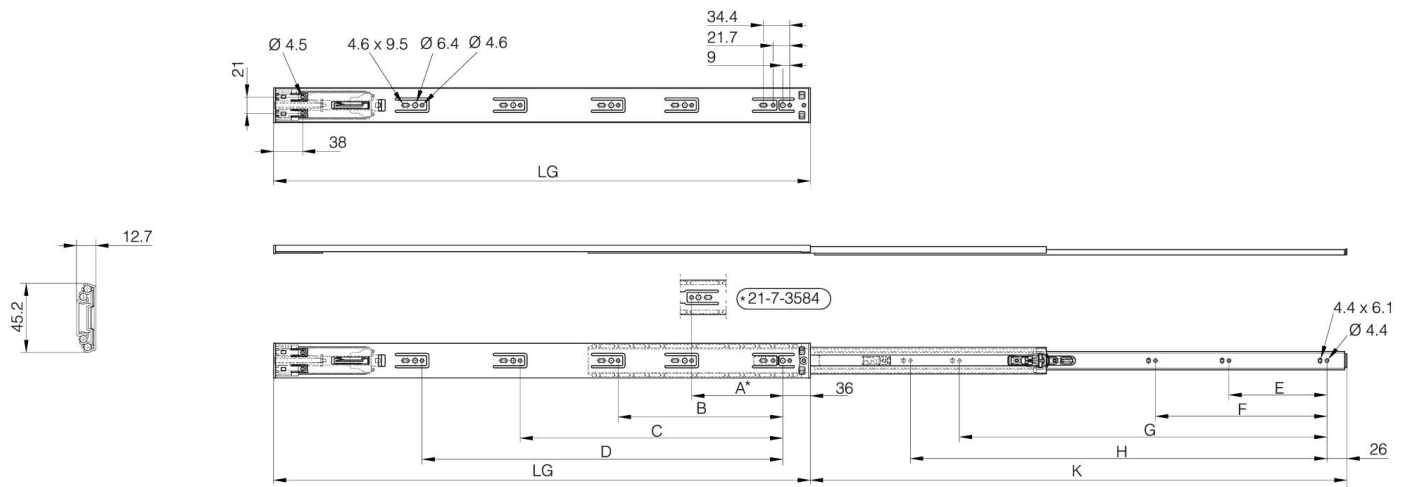

## **FULL EXTENSION BALL-BEARING SLIDE (3 PIECES), SOFT-CLOSING**

**21-7-3589**

LG = slide length.

K = travel length.

CN = load rating (kg/pair).

Soft-close slide.

The drawer can be detached by pushing the lever while pulling the drawer out.

Soft-closes at 20 mm distance from closed position (LG = 300-350 mm) or 36 mm distance from closed position (LG = 400-700 mm).

The maximum width of the drawer is the slide length (LG) + 200 mm.

Sold in pairs.

Produced mainly in stainless steel, for a complete description of the materials contact us.

|                                     |                     |
|-------------------------------------|---------------------|
| <b>A</b>                            | 119 mm              |
| <b>Material</b>                     | 304 stainless steel |
| <b>Weight (g)</b>                   | 730 g               |
| <b>B</b>                            | 215 mm              |
| <b>C</b>                            | 311 mm              |
| <b>E (knuckle or thickness)</b>     | 96 mm               |
| <b>D (pin diameter)</b>             | 0                   |
| <b>F (pitch)</b>                    | 160 mm              |
| <b>H (height or starting holes)</b> | 394 mm              |
| <b>Finish</b>                       | raw                 |

|                          |             |
|--------------------------|-------------|
| <b>K</b>                 | 550 mm      |
| <b>LG (slide length)</b> | 550 mm      |
| <b>CN (load rating)</b>  | 35 kg/paire |