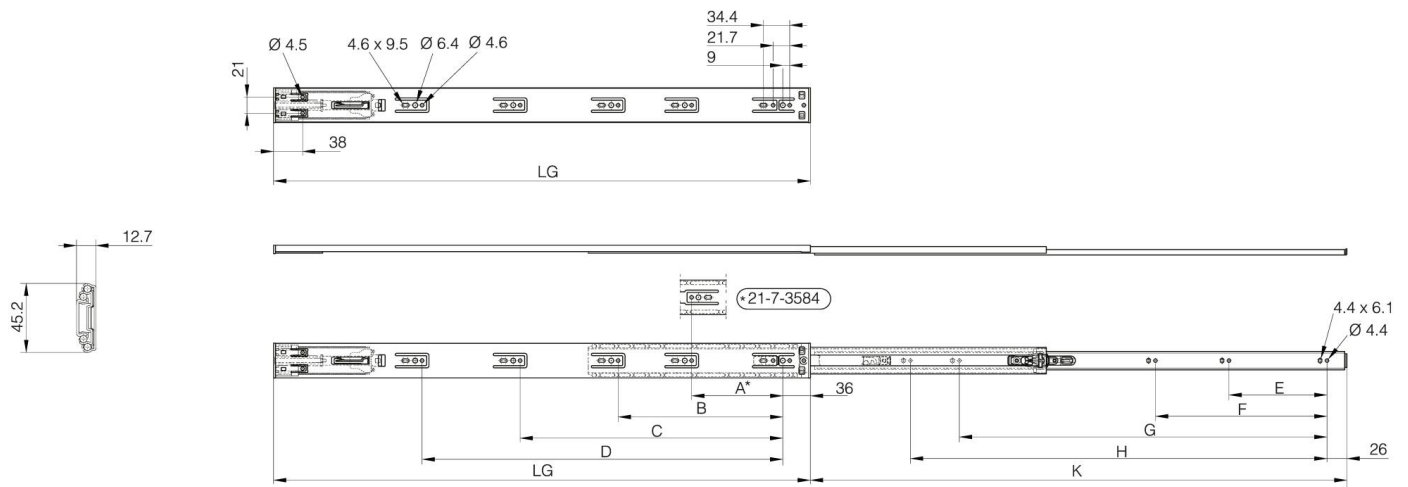

FULL EXTENSION BALL-BEARING SLIDE (3 PIECES), SOFT-CLOSING

21-7-3588

LG = slide length.

K = travel length.

CN = load rating (kg/pair).

Soft-close slide.

The drawer can be detached by pushing the lever while pulling the drawer out.

Soft-closes at 20 mm distance from closed position (LG = 300-350 mm) or 36 mm distance from closed position (LG = 400-700 mm).

The maximum width of the drawer is the slide length (LG) + 200 mm.

Sold in pairs.

Produced mainly in stainless steel, for a complete description of the materials contact us.

A	119 mm
Material	304 stainless steel
Weight (g)	680 g
B	279 mm
C	0 mm
E (knuckle or thickness)	96 mm
D (pin diameter)	0
F (pitch)	160 mm
H (height or starting holes)	344 mm
Finish	raw

K	500 mm
LG (slide length)	500 mm
CN (load rating)	35 kg/paire