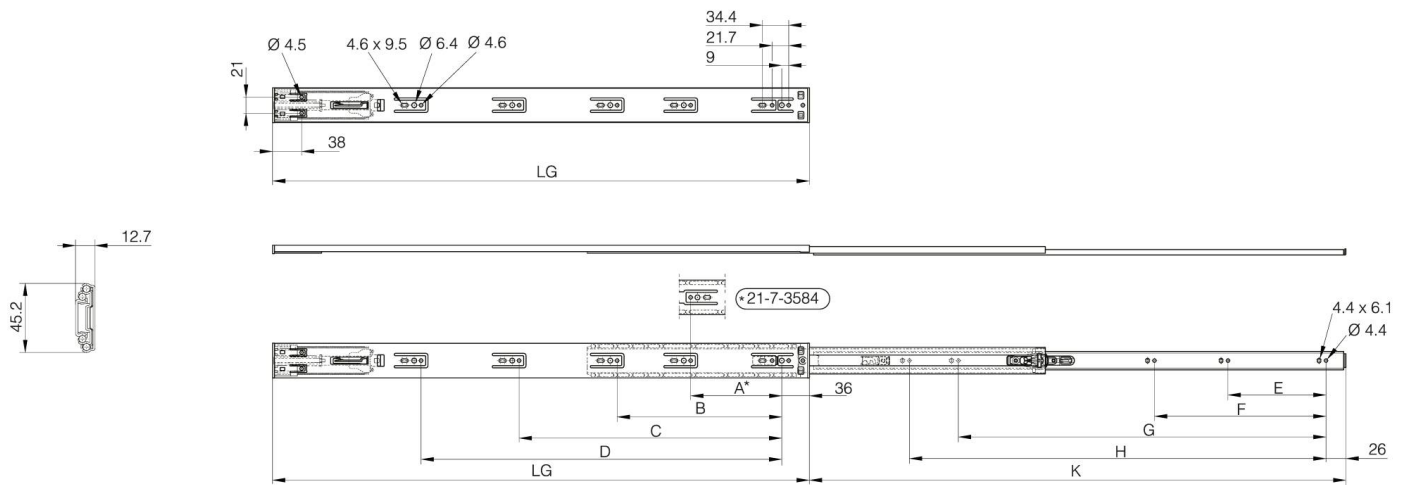

FULL EXTENSION BALL-BEARING SLIDE (3 PIECES), SOFT-CLOSING

21-7-3587

LG = slide length.

K = travel length.

CN = load rating (kg/pair).

Soft-close slide.

The drawer can be detached by pushing the lever while pulling the drawer out.

Soft-closes at 20 mm distance from closed position (LG = 300-350 mm) or 36 mm distance from closed position (LG = 400-700 mm).

The maximum width of the drawer is the slide length (LG) + 200 mm.

Sold in pairs.

Produced mainly in stainless steel, for a complete description of the materials contact us.

A	119 mm
Material	304 stainless steel
Weight (g)	605 g
B	215 mm
C	0 mm
E (knuckle or thickness)	128 mm
D (pin diameter)	0
H (height or starting holes)	306 mm
Finish	raw

K	450 mm
LG (slide length)	450 mm
CN (load rating)	30 kg/paire