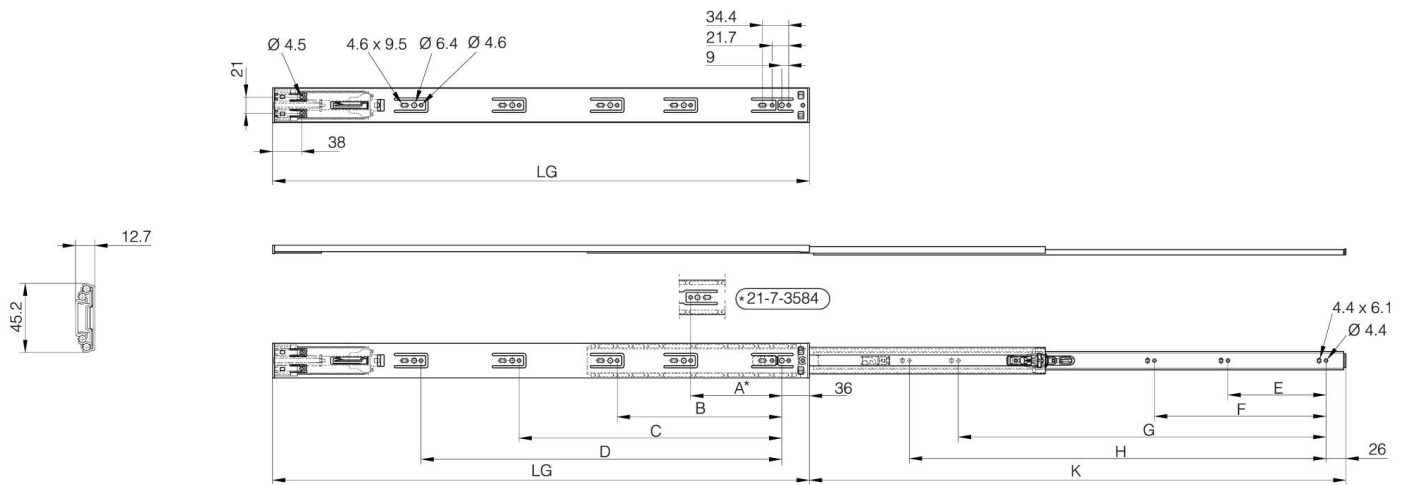

FULL EXTENSION BALL-BEARING SLIDE (3 PIECES), SOFT-CLOSING

21-7-3586

LG = slide length.

K = travel length.

CN = load rating (kg/pair).

Soft-close slide.

The drawer can be detached by pushing the lever while pulling the drawer out.

Soft-closes at 20 mm distance from closed position (LG = 300-350 mm) or 36 mm distance from closed position (LG = 400-700 mm).

The maximum width of the drawer is the slide length (LG) + 200 mm.

Sold in pairs.

Produced mainly in stainless steel, for a complete description of the materials contact us.

A	167 mm
Material	304 stainless steel
Weight (g)	535 g
B	0 mm
C	0 mm
E (knuckle or thickness)	96 mm
D (pin diameter)	0
H (height or starting holes)	256 mm
Finish	raw

K	400 mm
LG (slide length)	400 mm
CN (load rating)	20 kg/paire