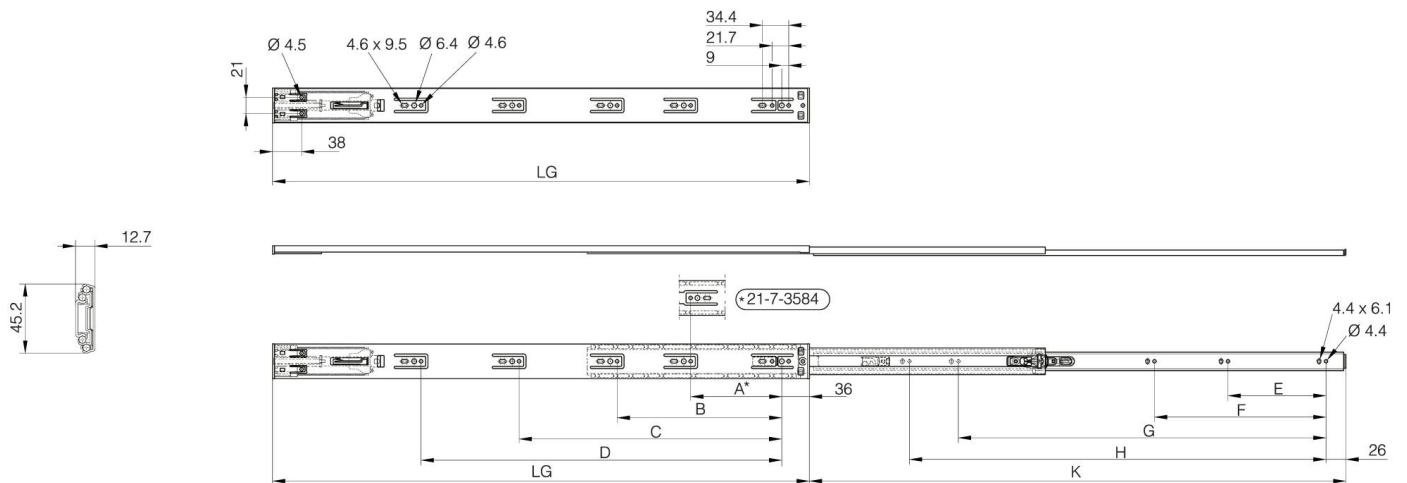

## **FULL EXTENSION BALL-BEARING SLIDE (3 PIECES), SOFT-CLOSING**

**21-7-3585**

LG = slide length.

K = travel length.

CN = load rating (kg/pair).

Soft-close slide.

The drawer can be detached by pushing the lever while pulling the drawer out.

Soft-closes at 20 mm distance from closed position (LG = 300-350 mm) or 36 mm distance from closed position (LG = 400-700 mm).

The maximum width of the drawer is the slide length (LG) + 200 mm.

Sold in pairs.

Produced mainly in stainless steel, for a complete description of the materials contact us.

<b>A</b>	151 mm
<b>Material</b>	304 stainless steel
<b>Weight (g)</b>	465 g
<b>B</b>	0 mm
<b>C</b>	0 mm
<b>D (pin diameter)</b>	0
<b>H (height or starting holes)</b>	224 mm
<b>Finish</b>	raw

<b>K</b>	340 mm
<b>LG (slide length)</b>	350 mm
<b>CN (load rating)</b>	16 kg/paire