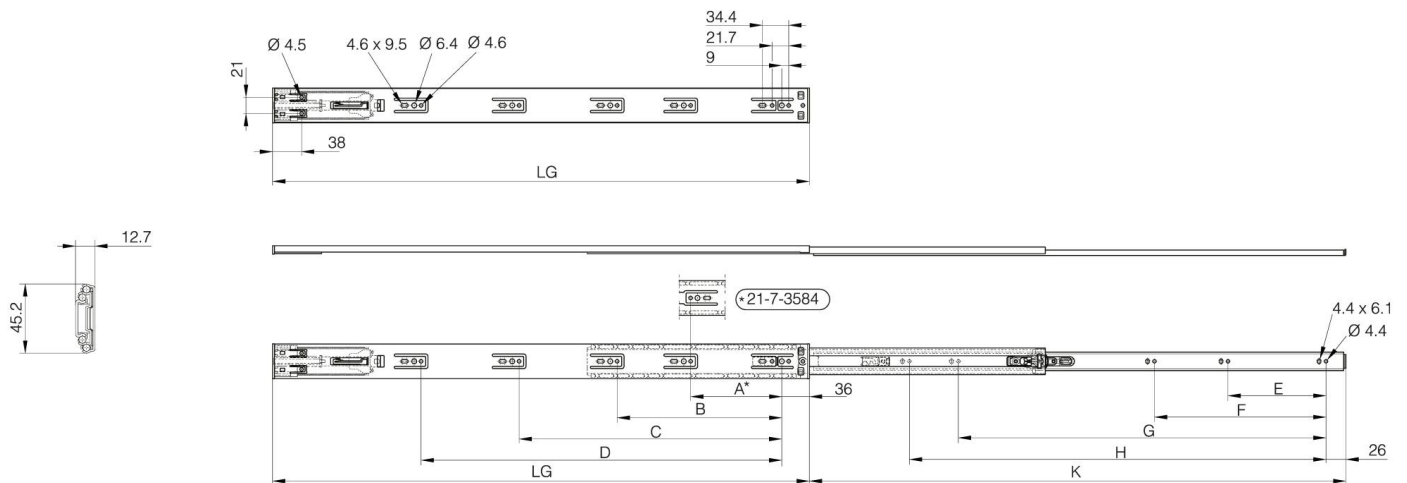

FULL EXTENSION BALL-BEARING SLIDE (3 PIECES), SOFT-CLOSING

21-7-3584

LG = slide length.

K = travel length.

CN = load rating (kg/pair).

Soft-close slide.

The drawer can be detached by pushing the lever while pulling the drawer out.

Soft-closes at 20 mm distance from closed position (LG = 300-350 mm) or 36 mm distance from closed position (LG = 400-700 mm).

The maximum width of the drawer is the slide length (LG) + 200 mm.

Sold in pairs.

Produced mainly in stainless steel, for a complete description of the materials contact us.

A	145 mm
Material	304 stainless steel
Weight (g)	390 g
B	0 mm
C	0 mm
D (pin diameter)	0
H (height or starting holes)	174 mm
Finish	raw

K	265 mm
LG (slide length)	300 mm
CN (load rating)	16 kg/paire