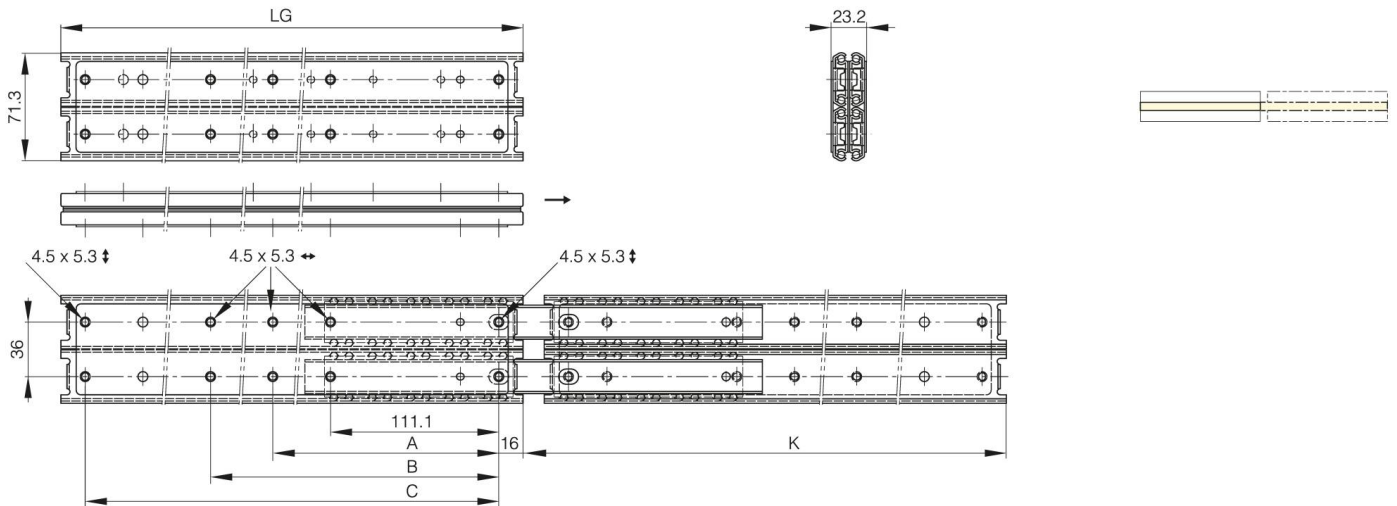

**HEAVY DUTY, FULL EXTENSION BALL-BEARING SLIDE (3 PIECES), FRONT DISCONNECT AND POSITIVE STOP**

**21-7-3554**

LG = slide length.

K = travel length.

CN = load rating (kg/pair).

Sold by the unit.

<b>A</b>	339.7 mm
<b>Material</b>	304 stainless steel
<b>Weight (g)</b>	4170 g
<b>B</b>	555.6 mm
<b>C</b>	679.4 mm
<b>Finish</b>	raw

<b>K</b>	725.4 mm
<b>LG (slide length)</b>	711.4 mm
<b>CN (load rating)</b>	182 kg/paire