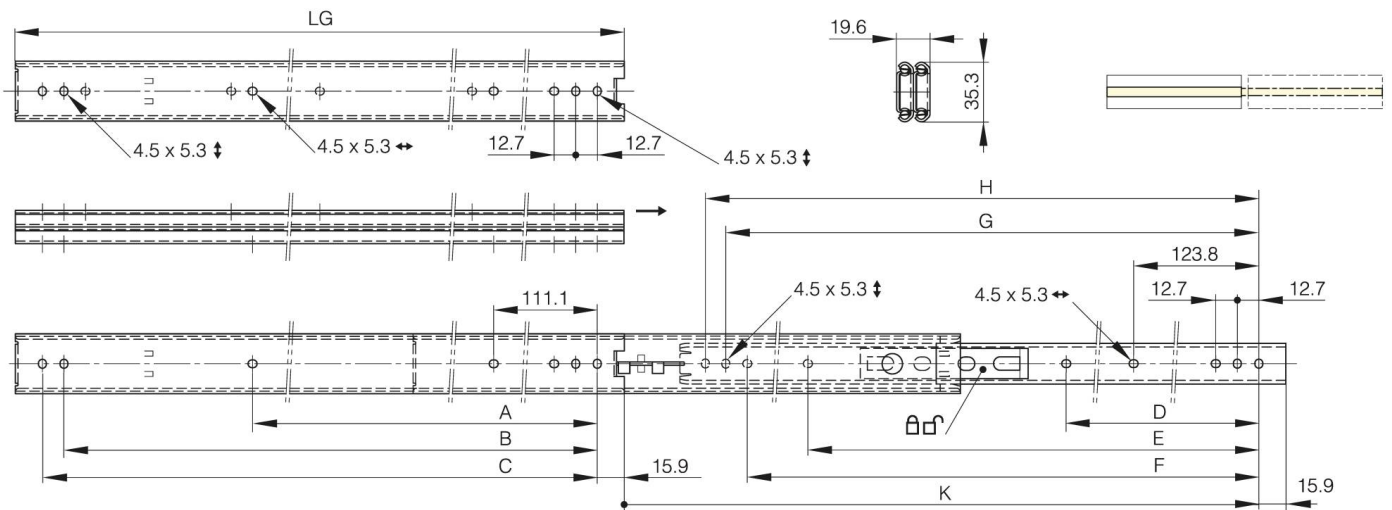

## **FULL EXTENSION BALL-BEARING SLIDE (3 PIECES), FRONT DISCONNECT AND POSITIVE LOCK**

**21-7-3570**

LG = slide length.

K = travel length.

CN = load rating (kg/pair).

Sold by the unit.

<b>A</b>	301.6 mm
<b>Material</b>	304 stainless steel
<b>Weight (g)</b>	950 g
<b>B</b>	412.7 mm
<b>C</b>	425.4 mm
<b>E (knuckle or thickness)</b>	0 mm
<b>D (pin diameter)</b>	212.7
<b>F (pitch)</b>	400 mm
<b>G (pitch)</b>	412.7 mm
<b>H (height or starting holes)</b>	425.4 mm
<b>Finish</b>	raw

<b>K</b>	472.5 mm
<b>LG (slide length)</b>	457.2 mm
<b>CN (load rating)</b>	53 kg/paire