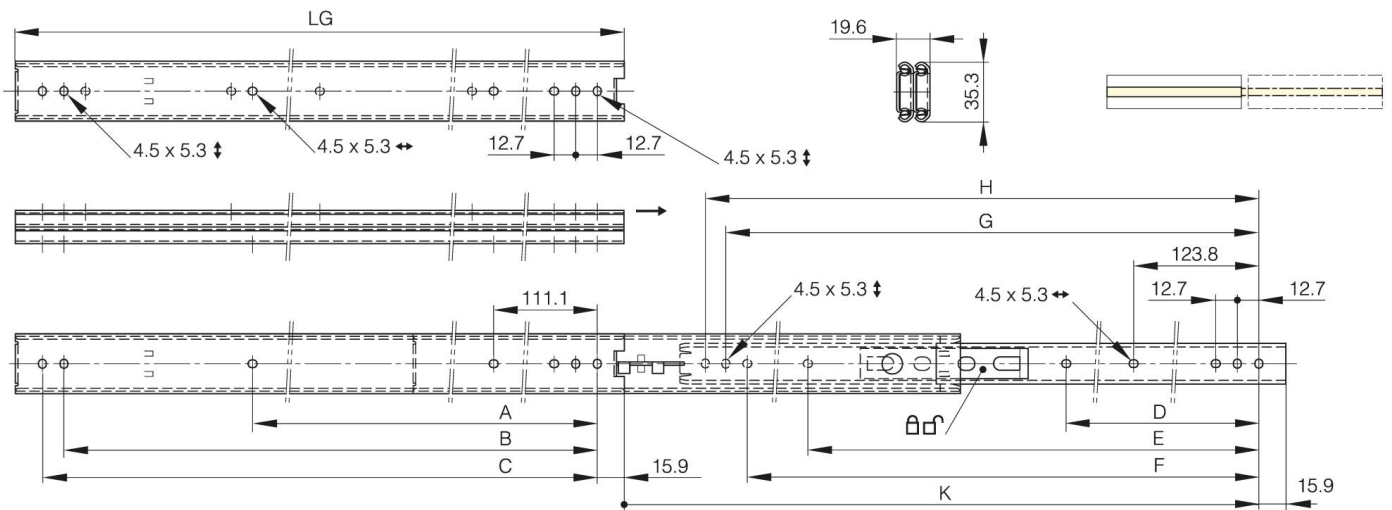

## **FULL EXTENSION BALL-BEARING SLIDE (3 PIECES), FRONT DISCONNECT AND POSITIVE LOCK**

**21-7-3569**

LG = slide length.

K = travel length.

CN = load rating (kg/pair).

Sold by the unit.

<b>A</b>	250.8 mm
<b>Material</b>	304 stainless steel
<b>Weight (g)</b>	840 g
<b>B</b>	361.9 mm
<b>C</b>	374.6 mm
<b>E (knuckle or thickness)</b>	0 mm
<b>D (pin diameter)</b>	0
<b>F (pitch)</b>	349.2 mm
<b>G (pitch)</b>	361.9 mm
<b>H (height or starting holes)</b>	374.6 mm
<b>Finish</b>	raw

<b>K</b>	421.7 mm
<b>LG (slide length)</b>	406.4 mm
<b>CN (load rating)</b>	57 kg/paire