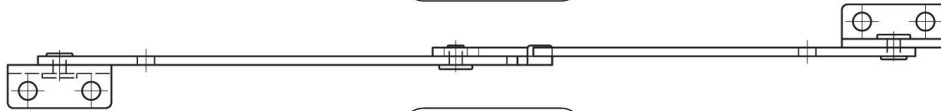

STAY WITH SAFETY STOP

24-1-9000

A	139 mm
Material	304 stainless steel
Weight (g)	148 g
B	152 mm

Finish

raw

24-1-9001 & 24-1-3588

24-1-9000 & 24-1-3578