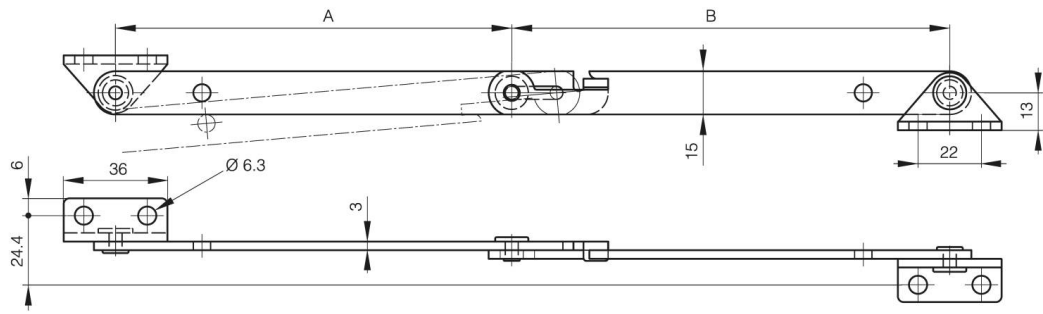

STAY WITH SAFETY STOP

24-1-9000

A	139 mm
Material	304 stainless steel
Weight (g)	148 g
B	152 mm

Finish

raw

24-1-9001 & 24-1-3588

24-1-9000 & 24-1-3578