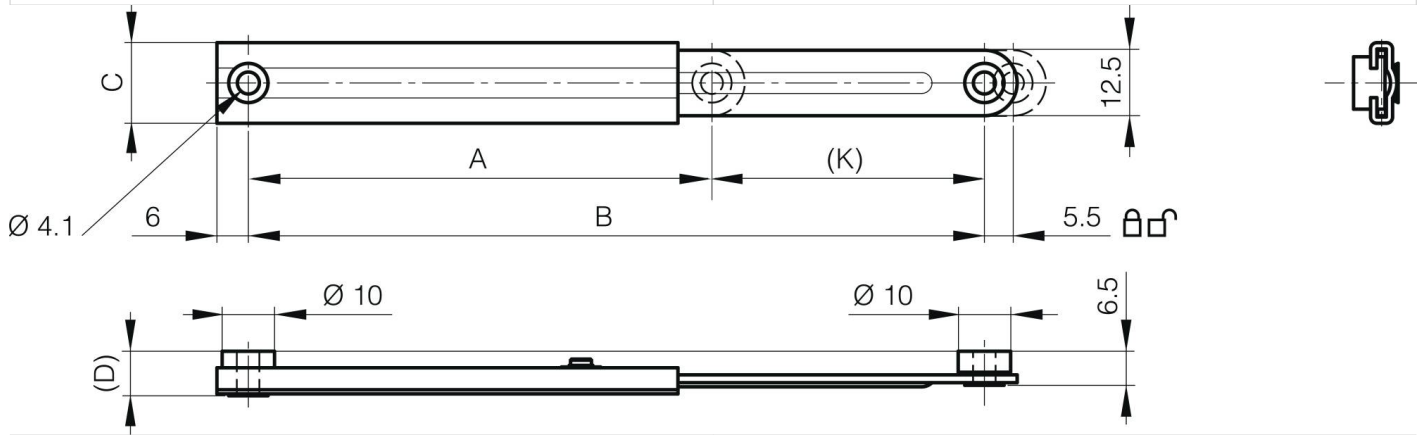

SUPPORT STAYS WITH AUTOMATIC RELEASE - SMALL SIZE

24-7-3577

Load capacity: 6 kg.

Produced mainly in stainless steel, for a complete description of the materials contact us.

A	67 mm
Material	304 stainless steel

Weight (g)	10 g
B	100 mm
C	15.4 mm
D (pin diameter)	8.8
Finish	raw

K	32 mm
----------	-------