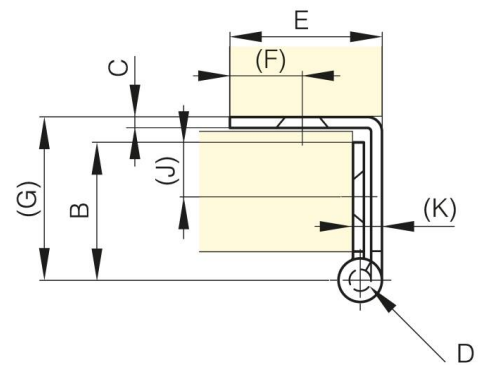

**SMALL BUTT HINGES WITH ONE  
CRANKED LEAF AND REMOVABLE PIN 38  
MM**

**60-1-3332**

Removable pin.

A	38 mm
---	-------

<b>Material</b>	steel
<b>Weight (g)</b>	31 g
<b>B</b>	19 mm
<b>C</b>	1.5 mm
<b>S (hole diameter)</b>	4.7 mm
<b>E (knuckle or thickness)</b>	19 mm
<b>D (pin diameter)</b>	3
<b>F (pitch)</b>	10 mm
<b>G (pitch)</b>	24.5 mm
<b>H (height or starting holes)</b>	18 mm
<b>Finish</b>	chrome plated
<b>Pin material</b>	nickel plated steel
<b>J</b>	7.5 mm

<b>K</b>	4 mm
----------	------