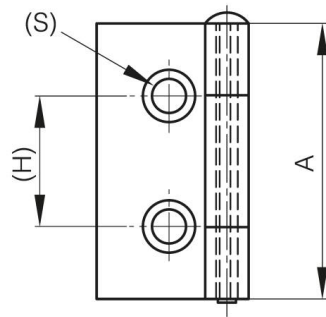

**SMALL BUTT HINGES WITH ONE  
CRANKED LEAF AND REMOVABLE PIN 38  
MM**

**60-1-3332**

Removable pin.

A	38 mm
---	-------

<b>Material</b>	steel
<b>Weight (g)</b>	31 g
<b>B</b>	19 mm
<b>C</b>	1.5 mm
<b>S (hole diameter)</b>	4.7 mm
<b>E (knuckle or thickness)</b>	19 mm
<b>D (pin diameter)</b>	3
<b>F (pitch)</b>	10 mm
<b>G (pitch)</b>	24.5 mm
<b>H (height or starting holes)</b>	18 mm
<b>Finish</b>	chrome plated
<b>Pin material</b>	nickel plated steel
<b>J</b>	7.5 mm

<b>K</b>	4 mm
----------	------