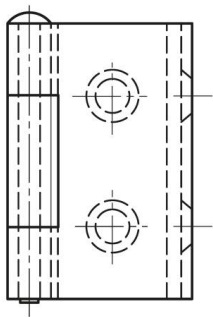

**SMALL BUTT HINGES WITH ONE  
CRANKED LEAF AND REMOVABLE PIN 38  
MM**

**60-1-3332**

Removable pin.

A	38 mm
---	-------

<b>Material</b>	steel
<b>Weight (g)</b>	31 g
<b>B</b>	19 mm
<b>C</b>	1.5 mm
<b>S (hole diameter)</b>	4.7 mm
<b>E (knuckle or thickness)</b>	19 mm
<b>D (pin diameter)</b>	3
<b>F (pitch)</b>	10 mm
<b>G (pitch)</b>	24.5 mm
<b>H (height or starting holes)</b>	18 mm
<b>Finish</b>	chrome plated
<b>Pin material</b>	nickel plated steel
<b>J</b>	7.5 mm

<b>K</b>	4 mm
----------	------