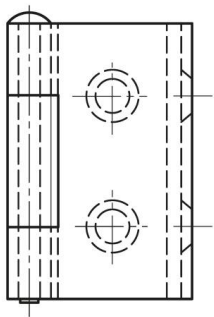

**SMALL BUTT HINGES WITH ONE  
CRANKED LEAF AND REMOVABLE PIN 38  
MM**

**60-1-3331**

Removable pin.

A	38 mm
---	-------

<b>Material</b>	steel
<b>Weight (g)</b>	31 g
<b>B</b>	19 mm
<b>C</b>	1.5 mm
<b>S (hole diameter)</b>	4 mm
<b>E (knuckle or thickness)</b>	17 mm
<b>D (pin diameter)</b>	3
<b>F (pitch)</b>	8 mm
<b>G (pitch)</b>	23 mm
<b>H (height or starting holes)</b>	26 mm
<b>Finish</b>	chrome plated
<b>Pin material</b>	nickel plated steel
<b>J</b>	7 mm

<b>K</b>	3.5 mm
----------	--------