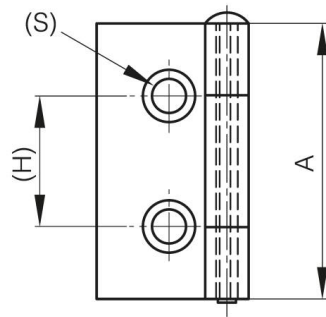

**SMALL BUTT HINGES WITH ONE  
CRANKED LEAF AND REMOVABLE PIN 38  
MM**

**60-1-3331**

Removable pin.

A	38 mm
---	-------

<b>Material</b>	steel
<b>Weight (g)</b>	31 g
<b>B</b>	19 mm
<b>C</b>	1.5 mm
<b>S (hole diameter)</b>	4 mm
<b>E (knuckle or thickness)</b>	17 mm
<b>D (pin diameter)</b>	3
<b>F (pitch)</b>	8 mm
<b>G (pitch)</b>	23 mm
<b>H (height or starting holes)</b>	26 mm
<b>Finish</b>	chrome plated
<b>Pin material</b>	nickel plated steel
<b>J</b>	7 mm

<b>K</b>	3.5 mm
----------	--------