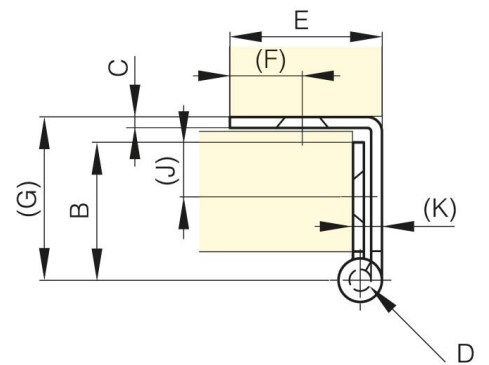

**SMALL BUTT HINGES WITH ONE  
CRANKED LEAF AND REMOVABLE PIN 38  
MM**

**60-1-3331**

Removable pin.

A	38 mm
---	-------

<b>Material</b>	steel
<b>Weight (g)</b>	31 g
<b>B</b>	19 mm
<b>C</b>	1.5 mm
<b>S (hole diameter)</b>	4 mm
<b>E (knuckle or thickness)</b>	17 mm
<b>D (pin diameter)</b>	3
<b>F (pitch)</b>	8 mm
<b>G (pitch)</b>	23 mm
<b>H (height or starting holes)</b>	26 mm
<b>Finish</b>	chrome plated
<b>Pin material</b>	nickel plated steel
<b>J</b>	7 mm

<b>K</b>	3.5 mm
----------	--------