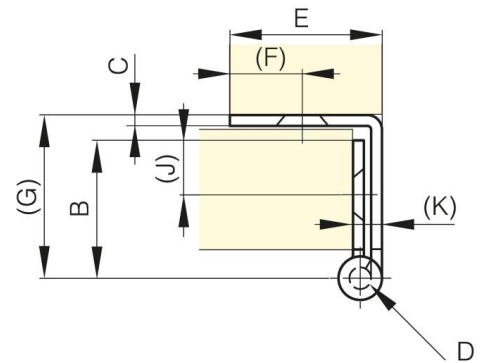

**SMALL BUTT HINGES WITH ONE  
CRANKED LEAF AND REMOVABLE PIN 38  
MM**

**60-1-3342**

Removable pin.

A	38 mm
---	-------

<b>Material</b>	steel
<b>Weight (g)</b>	31 g
<b>B</b>	19 mm
<b>C</b>	1.5 mm
<b>S (hole diameter)</b>	4.7 mm
<b>E (knuckle or thickness)</b>	21 mm
<b>D (pin diameter)</b>	3
<b>F (pitch)</b>	10 mm
<b>G (pitch)</b>	22.5 mm
<b>H (height or starting holes)</b>	18 mm
<b>Finish</b>	black cataphoresis
<b>Pin material</b>	raw steel
<b>J</b>	7.5 mm

<b>K</b>	4 mm
----------	------