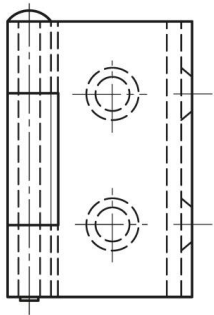

**SMALL BUTT HINGES WITH ONE  
CRANKED LEAF AND REMOVABLE PIN 38  
MM**

**60-1-3342**

Removable pin.

A	38 mm
---	-------

<b>Material</b>	steel
<b>Weight (g)</b>	31 g
<b>B</b>	19 mm
<b>C</b>	1.5 mm
<b>S (hole diameter)</b>	4.7 mm
<b>E (knuckle or thickness)</b>	21 mm
<b>D (pin diameter)</b>	3
<b>F (pitch)</b>	10 mm
<b>G (pitch)</b>	22.5 mm
<b>H (height or starting holes)</b>	18 mm
<b>Finish</b>	black cataphoresis
<b>Pin material</b>	raw steel
<b>J</b>	7.5 mm

<b>K</b>	4 mm
----------	------