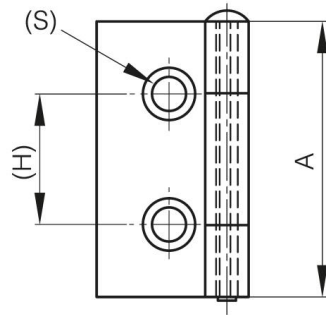

**SMALL BUTT HINGES WITH ONE  
CRANKED LEAF AND REMOVABLE PIN 38  
MM**

**60-1-3342**

Removable pin.

A	38 mm
---	-------

<b>Material</b>	steel
<b>Weight (g)</b>	31 g
<b>B</b>	19 mm
<b>C</b>	1.5 mm
<b>S (hole diameter)</b>	4.7 mm
<b>E (knuckle or thickness)</b>	21 mm
<b>D (pin diameter)</b>	3
<b>F (pitch)</b>	10 mm
<b>G (pitch)</b>	22.5 mm
<b>H (height or starting holes)</b>	18 mm
<b>Finish</b>	black cataphoresis
<b>Pin material</b>	raw steel
<b>J</b>	7.5 mm

<b>K</b>	4 mm
----------	------