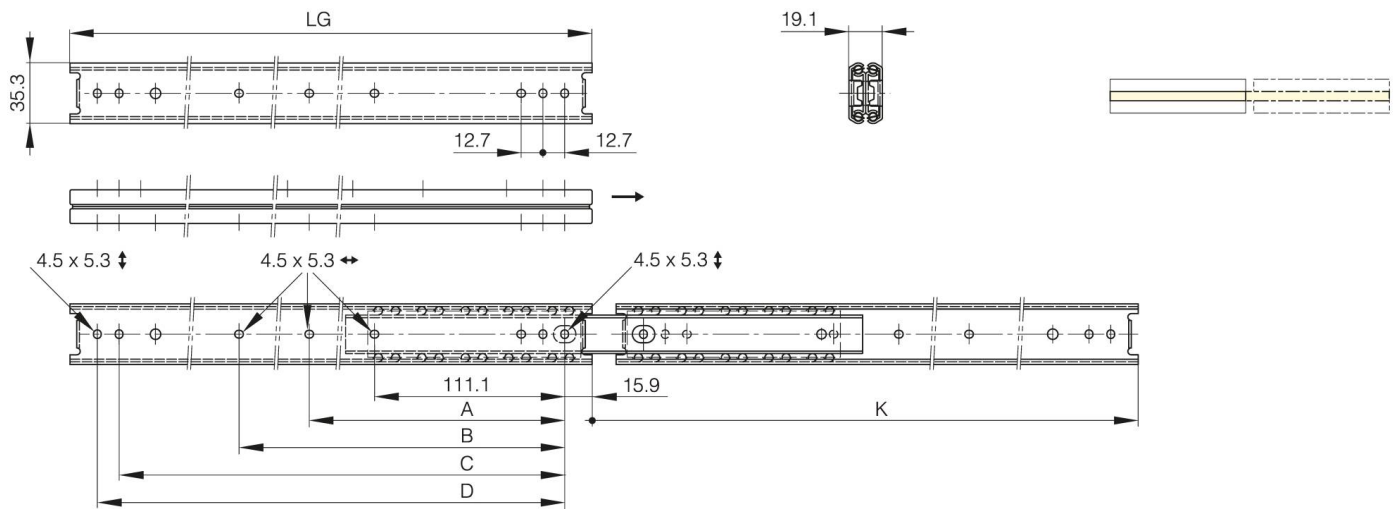

## **FULL EXTENSION BALL-BEARING SLIDE (3 PIECES), FRONT DISCONNECT AND POSITIVE STOP**

**21-7-3561**

LG = slide length.

K = travel length.

CN = load rating (kg/pair).

Sold by the unit.

<b>A</b>	339.7 mm
<b>Material</b>	304 stainless steel
<b>Weight (g)</b>	1425 g
<b>B</b>	555.6 mm
<b>C</b>	666.7 mm
<b>D (pin diameter)</b>	679.4
<b>Finish</b>	raw

<b>K</b>	733.2 mm
<b>LG (slide length)</b>	711.2 mm
<b>CN (load rating)</b>	45 kg/paire