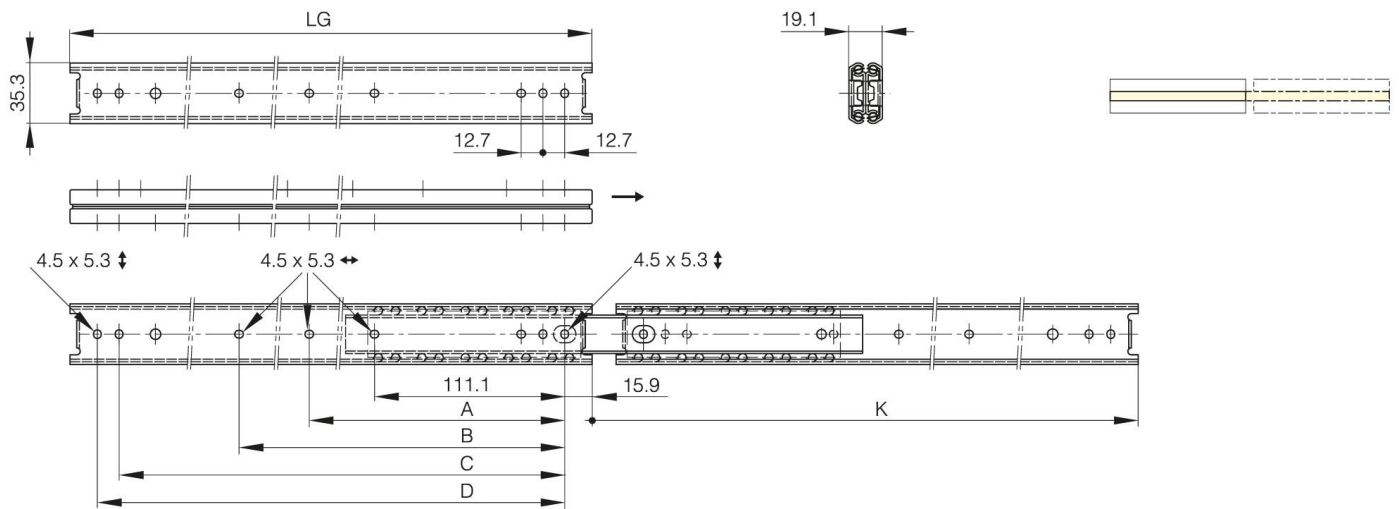

## **FULL EXTENSION BALL-BEARING SLIDE (3 PIECES), FRONT DISCONNECT AND POSITIVE STOP**

**21-7-3560**

LG = slide length.

K = travel length.

CN = load rating (kg/pair).

Sold by the unit.

<b>A</b>	314.3 mm
<b>Material</b>	304 stainless steel
<b>Weight (g)</b>	1325 g
<b>B</b>	504.8 mm
<b>C</b>	615.9 mm
<b>D (pin diameter)</b>	628.6
<b>Finish</b>	raw

<b>K</b>	682.4 mm
<b>LG (slide length)</b>	660.4 mm
<b>CN (load rating)</b>	47 kg/paire