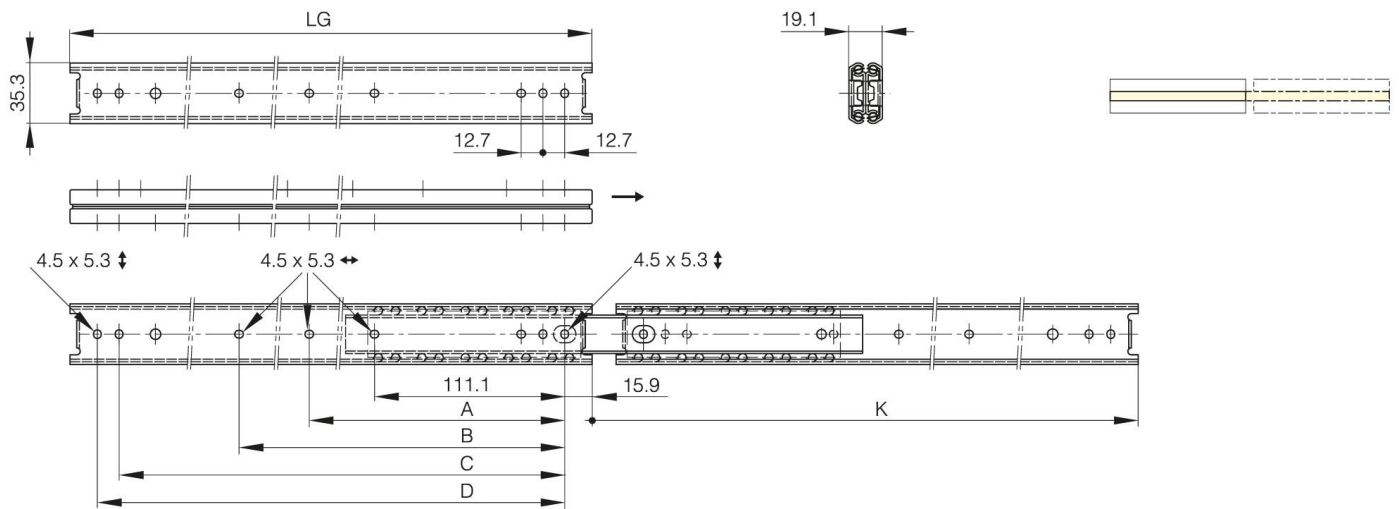

## **FULL EXTENSION BALL-BEARING SLIDE (3 PIECES), FRONT DISCONNECT AND POSITIVE STOP**

**21-7-3558**

LG = slide length.

K = travel length.

CN = load rating (kg/pair).

Sold by the unit.

<b>A</b>	263.5 mm
<b>Material</b>	304 stainless steel
<b>Weight (g)</b>	1125 g
<b>B</b>	403.2 mm
<b>C</b>	514.3 mm
<b>D (pin diameter)</b>	527
<b>Finish</b>	raw

<b>K</b>	580.8 mm
<b>LG (slide length)</b>	558.8 mm
<b>CN (load rating)</b>	51 kg/paire