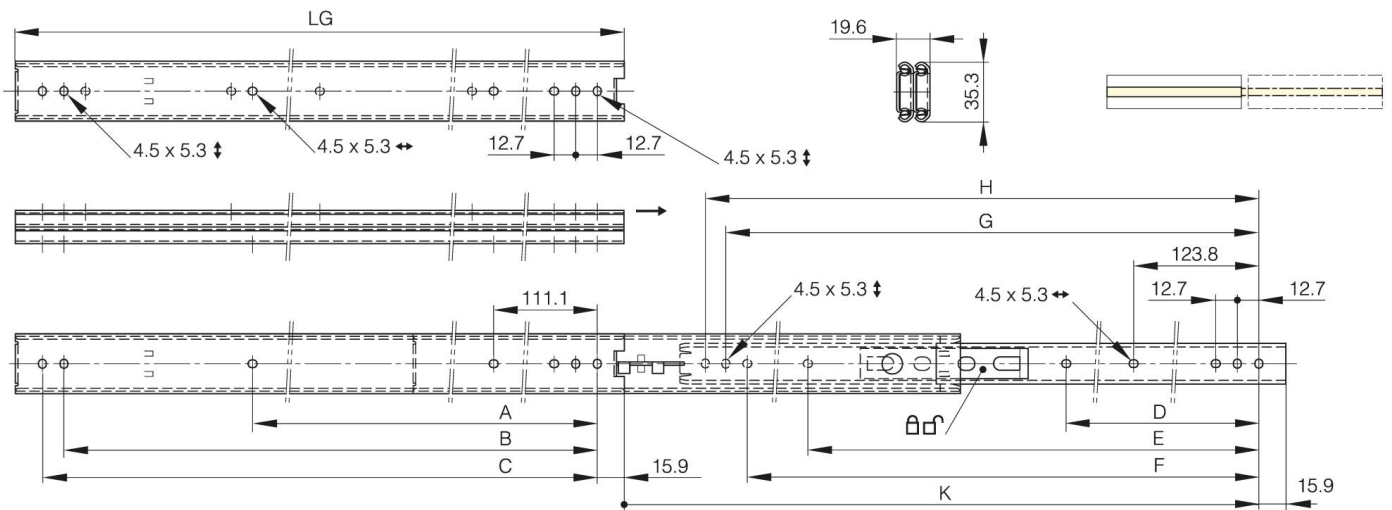

## **FULL EXTENSION BALL-BEARING SLIDE (3 PIECES), FRONT DISCONNECT AND POSITIVE LOCK**

**21-7-3572**

LG = slide length.

K = travel length.

CN = load rating (kg/pair).

Sold by the unit.

<b>A</b>	403.2 mm
<b>Material</b>	304 stainless steel
<b>Weight (g)</b>	1150 g
<b>B</b>	514.3 mm
<b>C</b>	527 mm
<b>E (knuckle or thickness)</b>	415.9 mm
<b>D (pin diameter)</b>	263.5
<b>F (pitch)</b>	501.6 mm
<b>G (pitch)</b>	514.3 mm
<b>H (height or starting holes)</b>	527 mm
<b>Finish</b>	raw

<b>K</b>	574.1 mm
<b>LG (slide length)</b>	558.8 mm
<b>CN (load rating)</b>	45 kg/paire