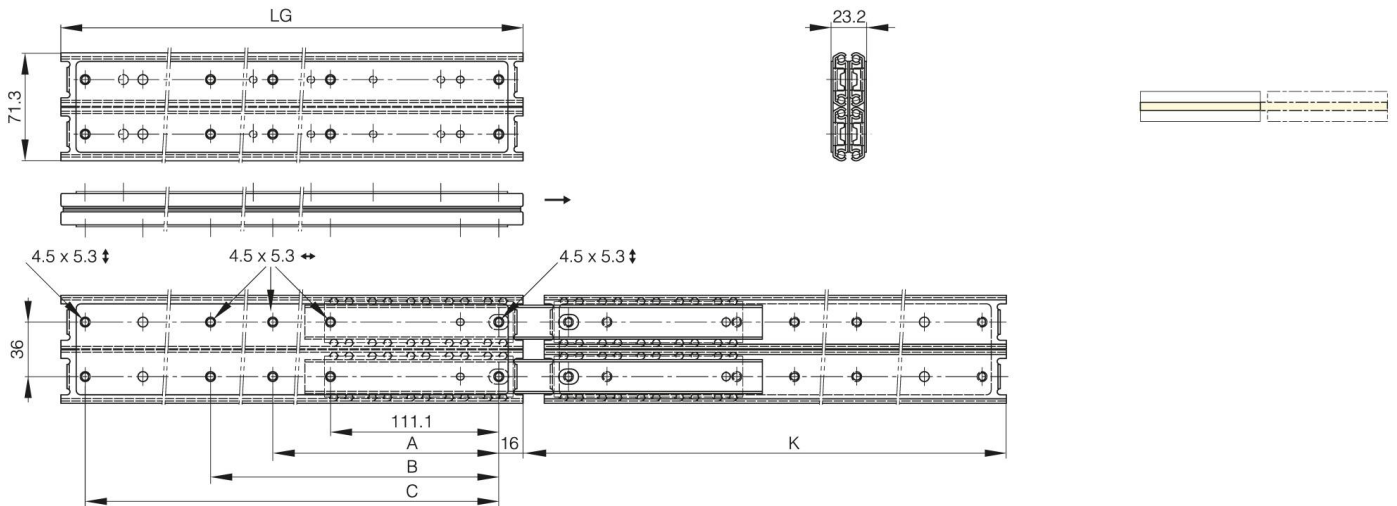

**HEAVY DUTY, FULL EXTENSION BALL-BEARING SLIDE (3 PIECES), FRONT DISCONNECT AND POSITIVE STOP**

**21-7-3548**

LG = slide length.

K = travel length.

CN = load rating (kg/pair).

Sold by the unit.

<b>A</b>	0 mm
<b>Material</b>	304 stainless steel
<b>Weight (g)</b>	2340 g
<b>B</b>	250.8 mm
<b>C</b>	374.6 mm
<b>Finish</b>	raw

<b>K</b>	420.6 mm
<b>LG (slide length)</b>	406.6 mm
<b>CN (load rating)</b>	259 kg/paire