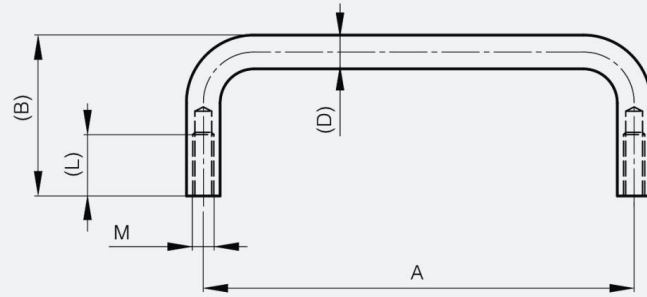

REAR MOUNTED GRAB HANDLES 92 AND 108 MM

19-1-3672

A	108 mm
Material	aluminium
Weight (g)	30 g

B	39 mm
D (pin diameter)	10
Finish	polished
L	10 mm

M	4 mm
----------	------