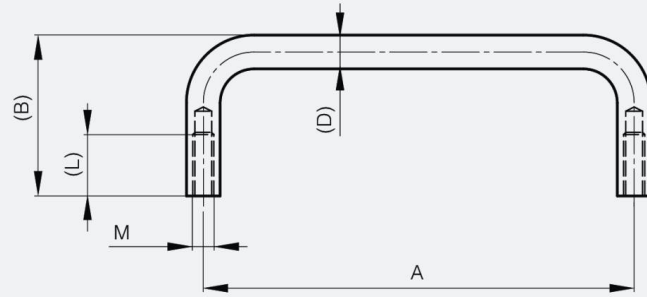

REAR MOUNTED GRAB HANDLES 92 AND 108 MM

19-1-3425

A	92 mm
Material	aluminium
Weight (g)	26 g

B	32 mm
D (pin diameter)	10
Finish	polished
L	10 mm

M	5 mm
----------	------