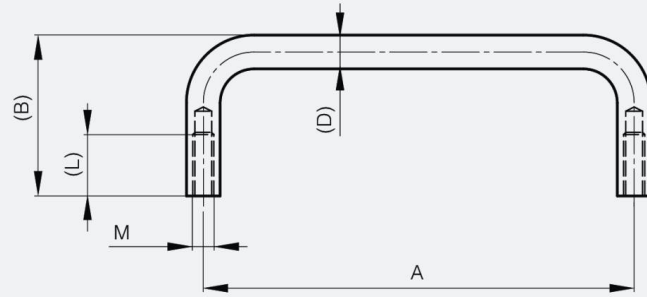

REAR MOUNTED GRAB HANDLES 52 TO 120 MM

19-7-3686

A	120 mm
Material	aluminium
Weight (g)	23 g

B	34 mm
D (pin diameter)	8
Finish	clear anodised
L	10 mm

M	4 mm
----------	------