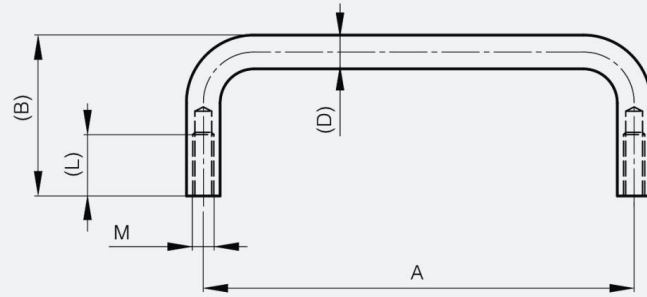

REAR MOUNTED GRAB HANDLES 52 TO 120 MM

19-7-3683

A	52 mm
Material	aluminium
Weight (g)	14 g

B	34 mm
D (pin diameter)	8
Finish	clear anodised
L	10 mm

M	4 mm
----------	------