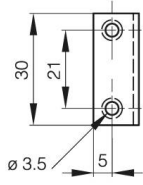

## **BLACK ZINC PLATED STAYS B**

**24-1-3323**

<b>A</b>	80 mm
<b>Material</b>	steel
<b>Weight (g)</b>	33 g

**Finish**

black zinc plated

24-1-3324

24-1-3323