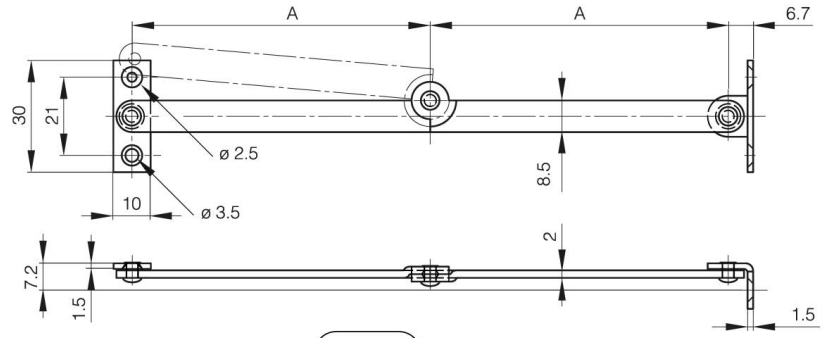

## **BLACK ZINC PLATED STAYS B**

**24-1-3323**

<b>A</b>	80 mm
<b>Material</b>	steel
<b>Weight (g)</b>	33 g

**Finish**

black zinc plated

24-1-3324

24-1-3323