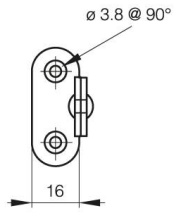

## **ZINC PLATED STAYS**

*24-7-3527*

<b>A</b>	150 mm
<b>Material</b>	steel
<b>Weight (g)</b>	133 g

**Finish**

zinc plated

24-7-3525 & 24-7-3527 & 24-7-3529 & 24-7-3531

24-7-3526 & 24-7-3528 & 24-7-3530 & 24-7-3532