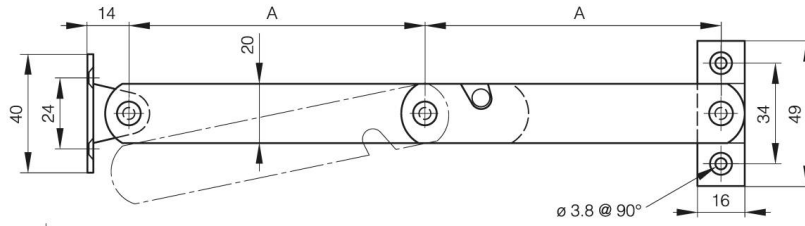

## ZINC PLATED STAYS

24-7-3525

<b>A</b>	125 mm
<b>Material</b>	steel
<b>Weight (g)</b>	116 g

**Finish**

zinc plated

24-7-3525 & 24-7-3527 & 24-7-3529 & 24-7-3531

24-7-3526 & 24-7-3528 & 24-7-3530 & 24-7-3532