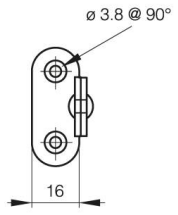

## ZINC PLATED STAYS

24-7-3525

<b>A</b>	125 mm
<b>Material</b>	steel
<b>Weight (g)</b>	116 g

**Finish**

zinc plated

24-7-3525 & 24-7-3527 & 24-7-3529 & 24-7-3531

24-7-3526 & 24-7-3528 & 24-7-3530 & 24-7-3532