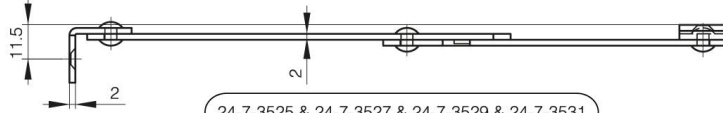

## ZINC PLATED STAYS

24-7-3525

<b>A</b>	125 mm
<b>Material</b>	steel
<b>Weight (g)</b>	116 g

**Finish**

zinc plated

24-7-3525 & 24-7-3527 & 24-7-3529 & 24-7-3531

24-7-3526 & 24-7-3528 & 24-7-3530 & 24-7-3532