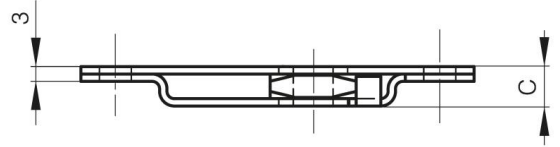

BUDGET LATCHES - SQUARE 8X8

16-1-4086

Not handed. 3 indent positions.

A	80 mm
Material	304 stainless steel
Weight (g)	63 g

B	19 mm
C	8 mm
Finish	raw

W (opening angle)	90° Degré
--------------------------	-----------