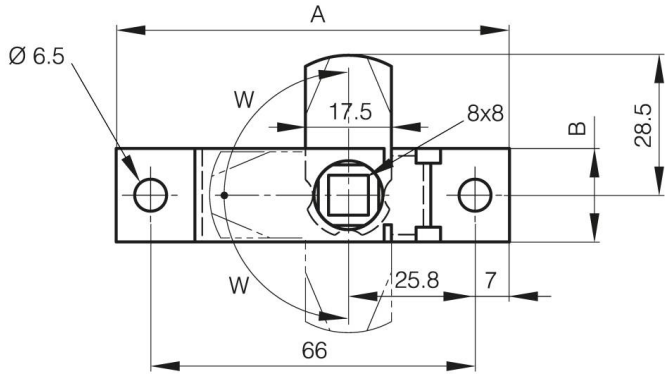

BUDGET LATCHES - SQUARE 8X8

16-1-4085

Not handed. 3 indent positions.

A	80 mm
Material	steel
Weight (g)	63 g

B	19 mm
C	8 mm
Finish	zinc plated

W (opening angle)	90° Degré
--------------------------	-----------