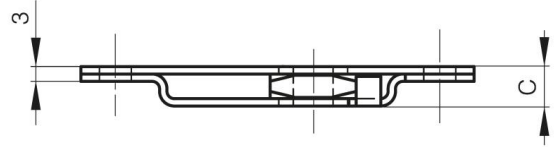

BUDGET LATCHES - SQUARE 8X8

16-1-4085

Not handed. 3 indent positions.

A	80 mm
Material	steel
Weight (g)	63 g

B	19 mm
C	8 mm
Finish	zinc plated

W (opening angle)	90° Degré
--------------------------	-----------