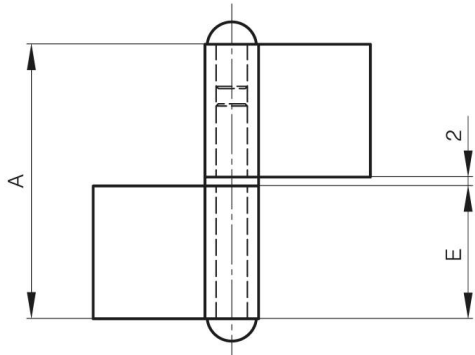

FLAG HINGE WITH WASHER - 62 X 62 MM

12-1-3634

Flag hinge with brass washer.

A	62 mm
Note	type 2
Material	steel

Weight (g)	87 g
B	62 mm
C	2.5 mm
E (knuckle or thickness)	30 mm
D (pin diameter)	7
Finish	raw