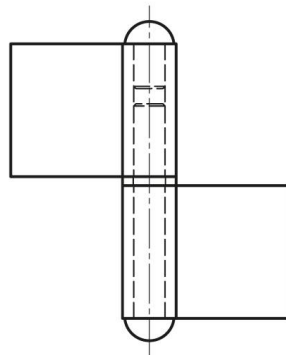

Weight (g)	87 g
B	62 mm
C	2.5 mm
E (knuckle or thickness)	30 mm
D (pin diameter)	7
Finish	raw

12-1-3634